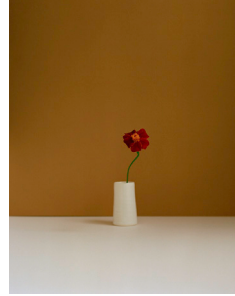

Framed \$1,080 inc GST

Corncockle

30cm x 36cm

Unframed \$215 inc GST

Framed \$525 inc GST

59cm x 73cm

Unframed \$640 inc GST

Framed \$1,080 inc GST