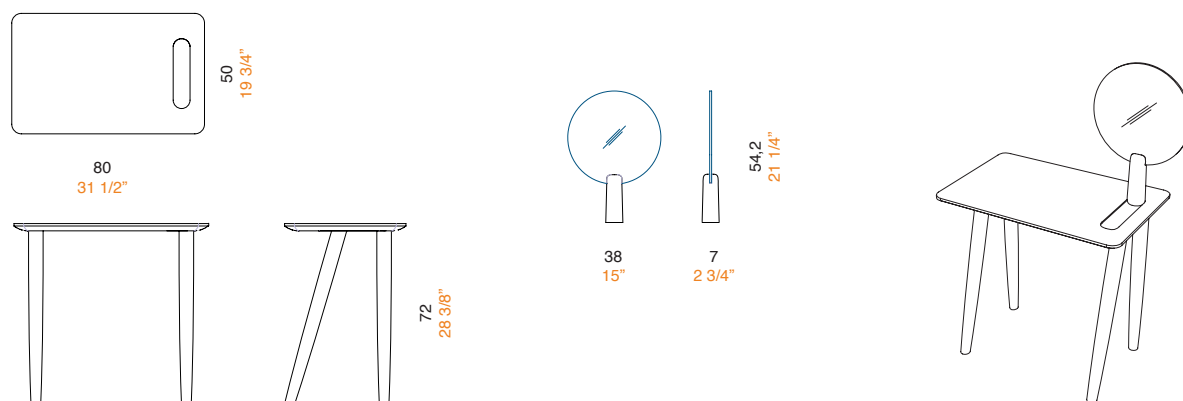

Isa Studio Irvine 2014

Toeletta con specchio amovibile, in marmo Bianco di Carrara, finitura levigata  
Dressing table with detachable mirror, in white Carrara marble, matt polished

white Carrara  
marble