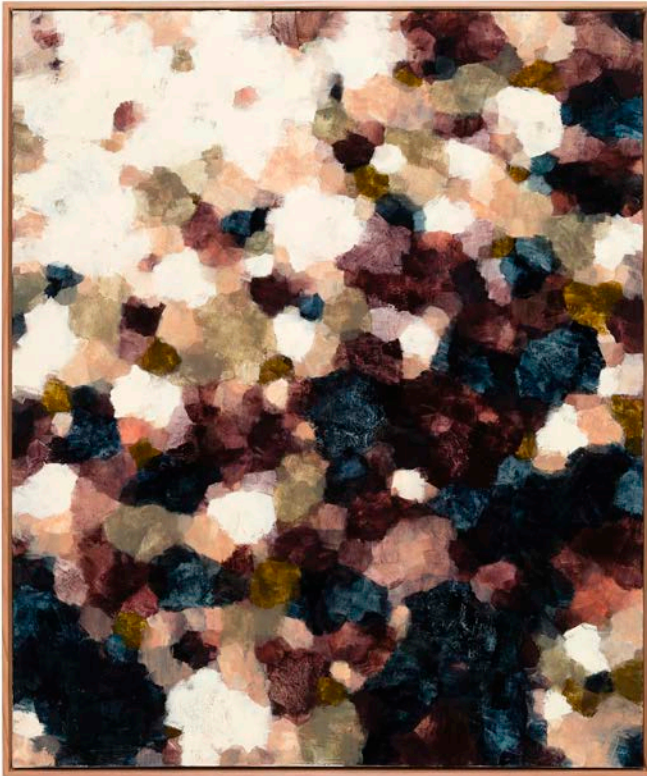

11 Warm Echo #1
Oil on canvas, framed, 94 x 79cm
$2,200 inc GST