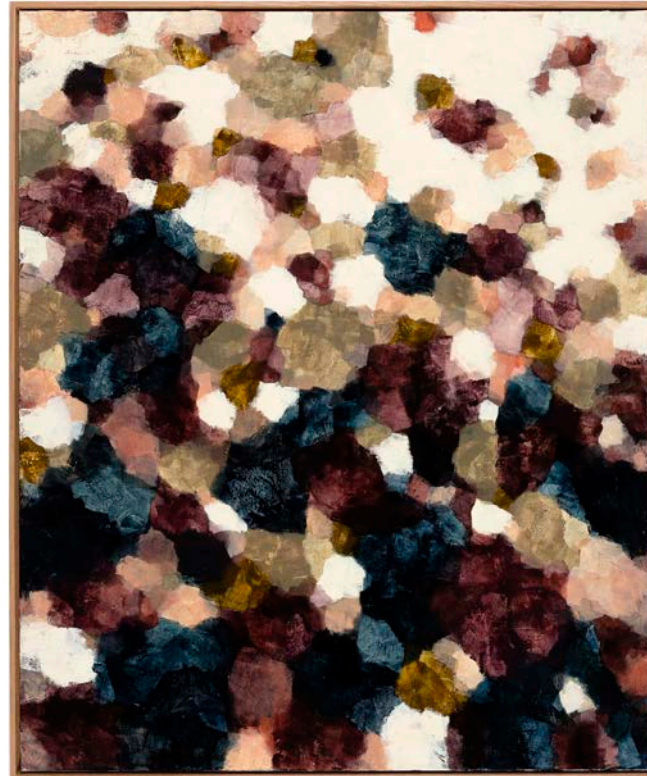

12 Warm Echo #2
Oil on canvas, framed, 94 x 79cm
$2,200 inc GST