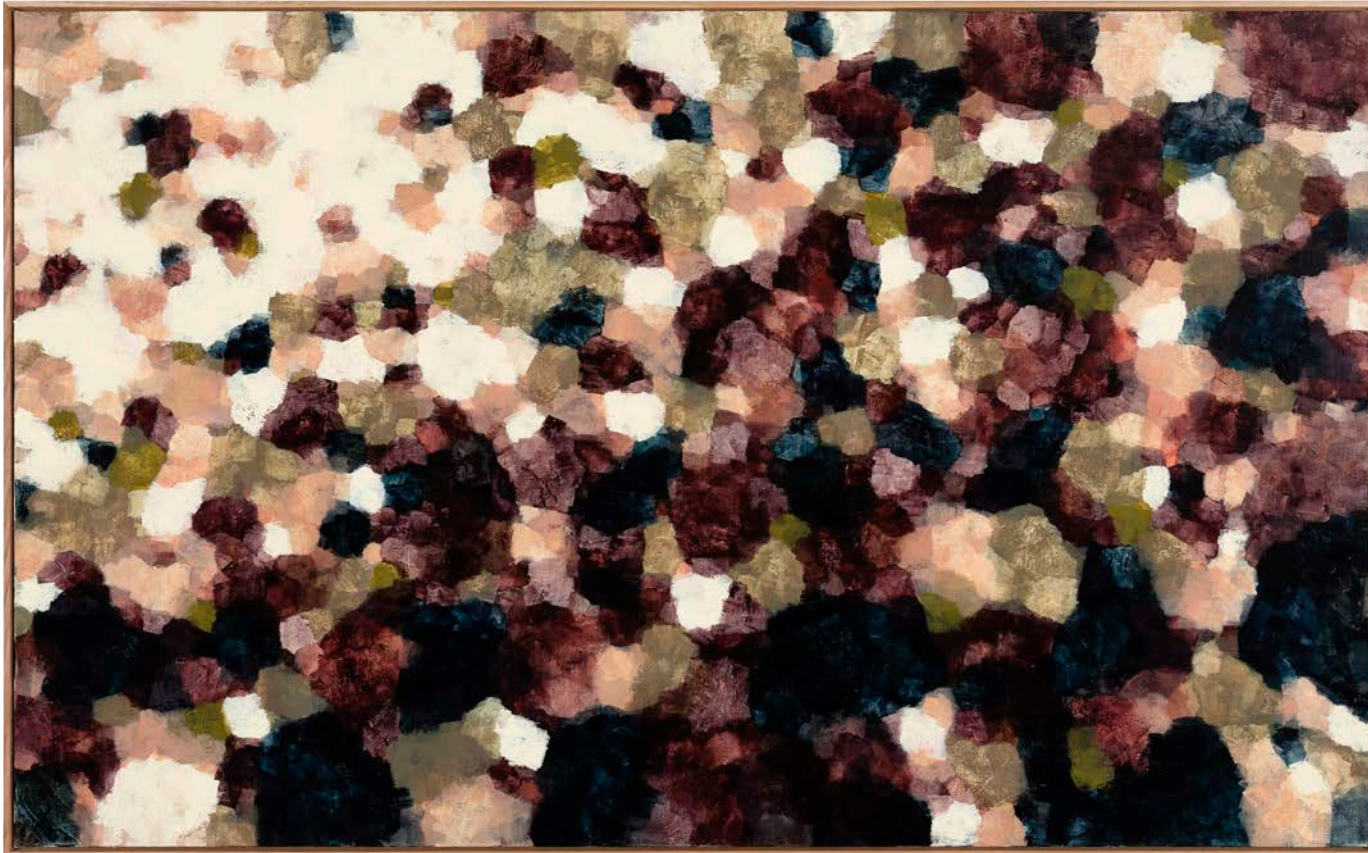

13 Shaded View #1
Oil on canvas, framed, 125 x 105cm
$3,200 inc GST

14 Shaded View #2
Oil on canvas, framed, 125 x 105cm
$3,200 inc GST

15 Last Phase
Oil on canvas, framed, 126 x 202cm
$5,600 inc GST

hello@hubfurniture.com.au
hubfurniture.com.au
@hub_furniture
@hannahfoxart