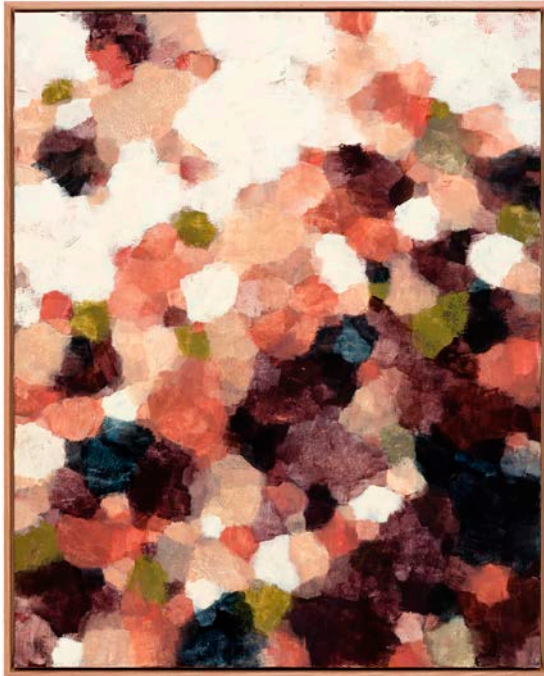

8 Lightness Falls #1
Oil on canvas, framed, 64 x 64cm
$1,640 inc GST

9 Lightness Falls #2
Oil on canvas, framed, 64 x 64cm
$1,640 inc GST