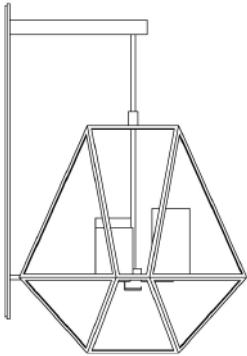

KEVIN REILLY LIGHTING

GEM

INDOOR FINISH OPTIONS:

Steel Dark Patina

Steel Ash Patina

Natural Steel

Steel Bronze Patina

Mineral White

Mirror Nickel (PRICE UPON REQUEST)

SIZES:

Size 1 Fixture 60.9W x 60.9D x 60.9H cm

Custom options also available

MOUNTING OPTIONS:

Sconce

WWW.KEVINREILLYLIGHTING.COM

ALL KEVIN REILLY LIGHTING IS TRADEMARKED. FIXTURES WITH ELECTRIFIED CANDLES ARE
US PATENT PROTECTED. PUBLICATION NO. US 6, 729, 748 B2 COPY PROHIBITED. UL APPROVED.