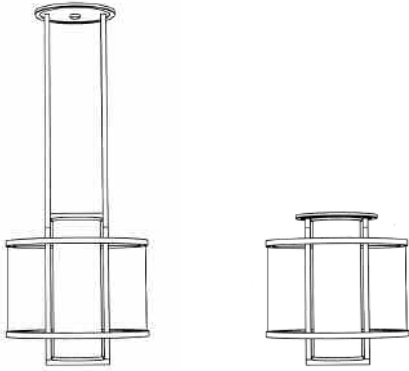

KEVIN REILLY LIGHTING

GARDA

KEVIN REILLY LIGHTING

GARDA

INDOOR FINISH OPTIONS:

Steel Dark Patina
Steel Ash Patina
Natural Steel
Steel Bronze Patina
Mineral White

OUTDOOR FINISH OPTIONS:

Stainless Satin Black exterior
Stainless Dark exterior
Stainless Bronze exterior
Stainless Dark Bronze exterior
Stainless Mineral White exterior

MOUNTING OPTIONS:

Hanging

SIZES:

Size 1 92.7D x 134.9H cm
Size 2 92.7D x 102.2H cm
Size 3 77.5D x 113.0H cm
Size 4 77.5D x 85.4H cm
Size 5 62.0D x 90.6H cm
Size 6 62.0D x 68.5H cm
Size 7 47.0D x 68.0H cm
Size 8 47.0D x 50.8H cm
Size 9 37.0D x 54.0H cm
Size 10 37.0D x 41.1H cm
Size 11 31.8D x 48.6H cm
Size 12 31.8D x 34.7H cm
Size 13 26.4D x 39.6H cm
Size 14 26.4D x 28.4H cm
Size 15 21.9D x 31.0H cm
Size 16 21.9D x 21.9H cm
Size 17 16.8D x 23.1H cm
Size 18 16.8D x 17.4H cm