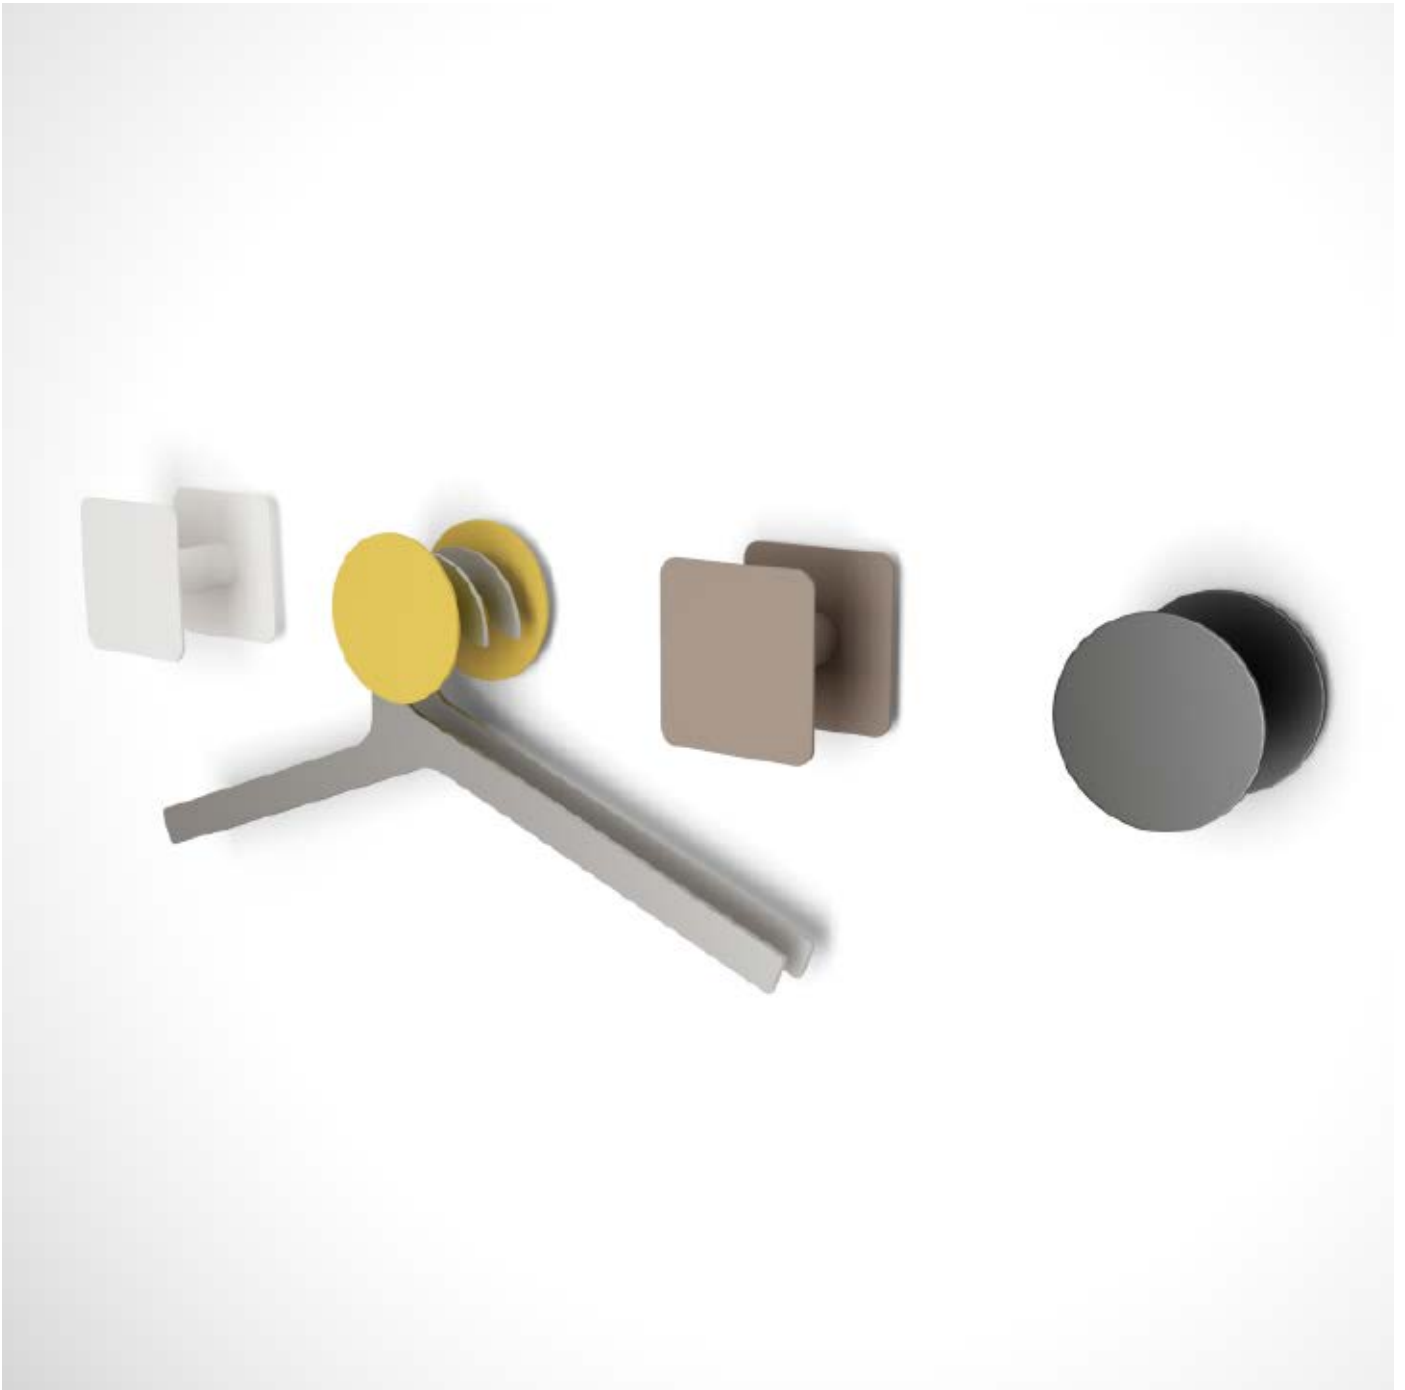

# systemtronic

datasheet POINTO

General description:

Attractive wall hooks, the range of colours and shapes (squared and round) allows multiple compositions. Made of painted steel sheet, they have a simple mounting system.

#### POCUA SQUARED

- Material: Steel.
- Dimensions: 75x60x75mm  
2.95x2.36x2.95"

#### PORED ROUND

- Material: Steel.
- Dimensions: Ø76x60mm  
Ø2.99x2.36"

#### POCUAM

- Material: Steel.
- Dimensions: 120x120x60mm  
4.72x4.72x2.36"

SI units: mm and inches.