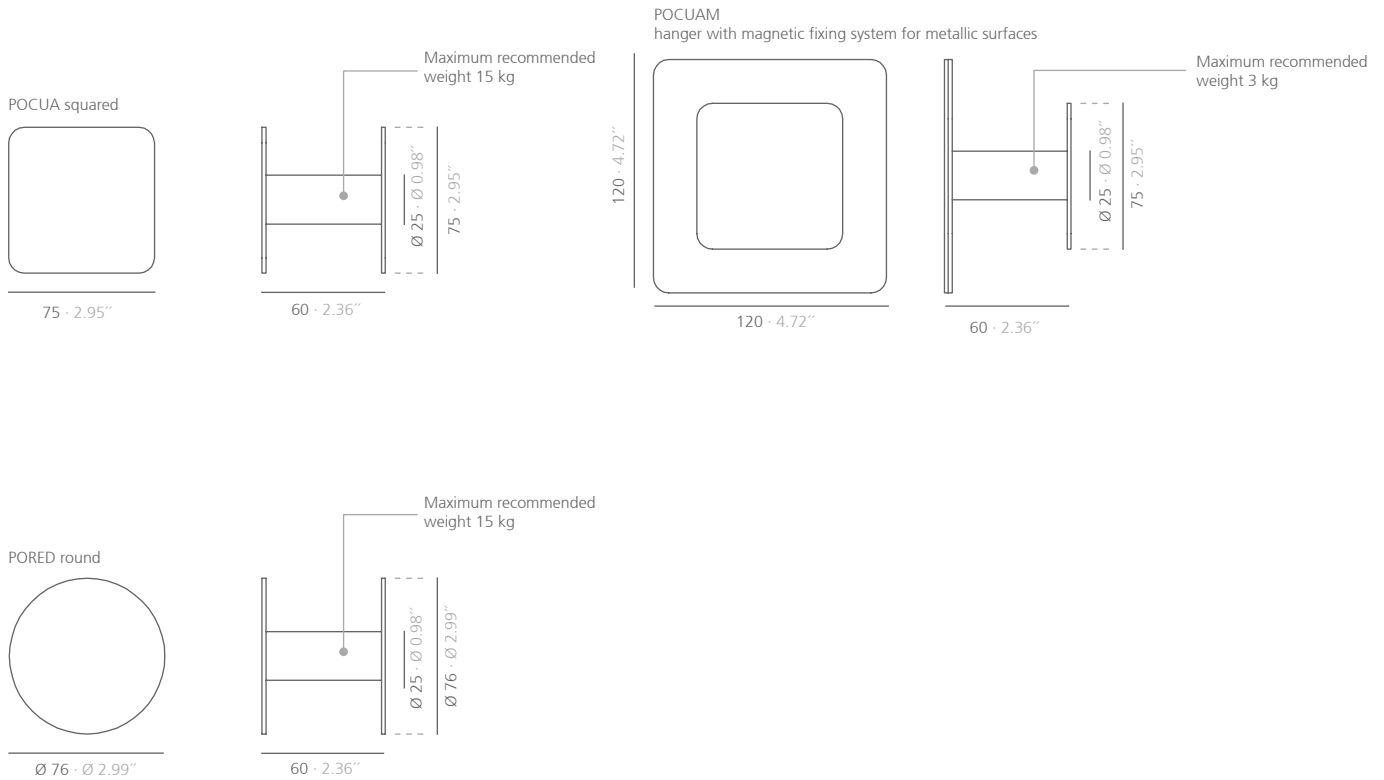

#### POCUA SQUARED

- Material: Steel.
- Dimensions: 75x60x75mm  
2.95x2.36x2.95"

#### PORED ROUND

- Material: Steel.
- Dimensions: Ø76x60mm  
Ø2.99x2.36"

#### POCUAM

- Material: Steel.
- Dimensions: 120x120x60mm  
4.72x4.72x2.36"

SI units: mm and inches.