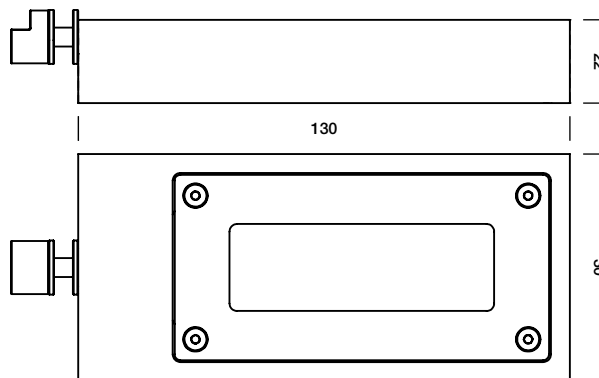

T77P1GL
T77P1WL
T77P1ZL

karveelstraat 2
8380 zeebrugge, belgium

T +32 (0)50 54 35 49
F +32 (0)50 54 35 40

E info@tossb.com
W www.tossb.com

tossB reserves the right to alter materials, dimensions and characteristics without prior notice. This documentation replaces all previous documentation. Read the installation-instructions carefully.