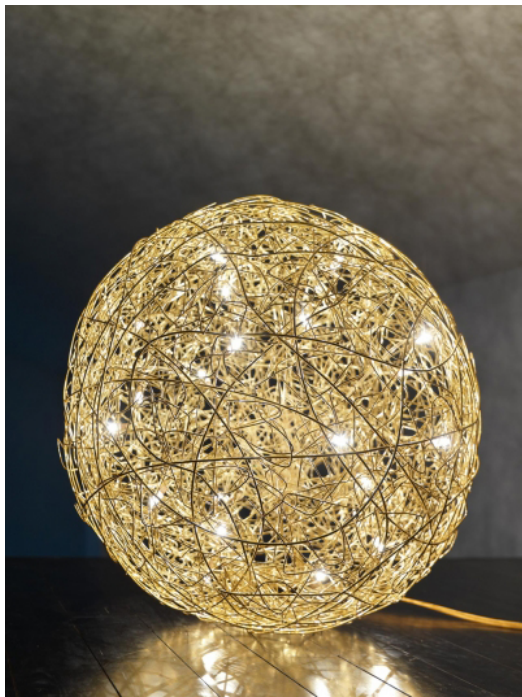

Catellani & Smith

Collection: Out collection - 2002

Fil de Fer 12V electronic Ø 90/120

Floor lamp

Materials

aluminium or anodised gold wire sphere.
Grey or with gold coloured leaf base.

Colours

aluminium (Ø 90/120), gold (Ø 90).

Bulb

bipin halogen 12V,
Ø 90: max 28x10W G4 (eco 7W included).
Ø 120: max 48x10W G4 (eco 7W included).

Transformer

electronic* 300W (Ø 90), 2x300W (Ø 120).

*Dimmable with pure trailing edge phase dimmers only (IGBT).

Dimensions

Ø 90: base Ø 17x12 cm.
Ø 120: base Ø 19,5x21 cm.
Cable from sphere to trafo 170 cm, to plug 150 cm.

Order code

aluminium
OCF9EL Ø 90 cm
OCF12EL Ø 120 cm
gold
OCF9ELOR Ø 90 cm