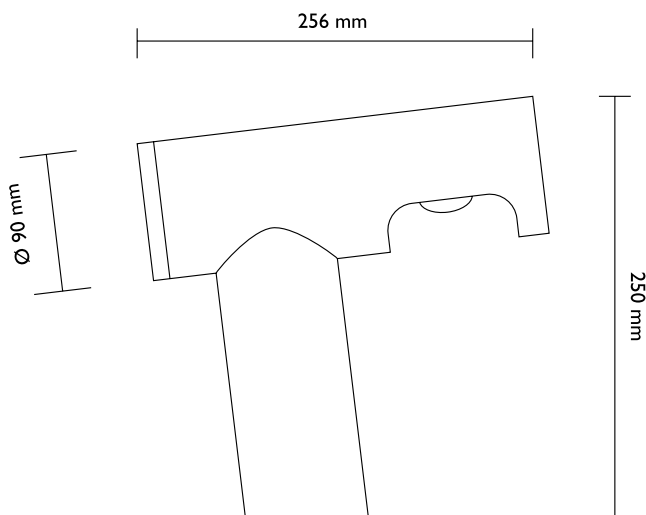

SIMPLE LIGHT

Design by Harry Thaler

Simple Light is a modern desk-light made from Limestone and brass. A simple shape created from just two cylinders that transform the hard material into an elegant subject. Harry Thaler developed the project in the context of FROM-TO, a collaboration between Venetian craftsmen and international designers. A simple item of Design.

Colours
beige
black marble

Order-no.
3100B
3100SM

Product	Table Light
Dimensions	Height 250 mm Length 256 mm Diameter 90 mm
Material	Limestone or Marble + Brass
Bulb Fitting	E14 230-240 Volt
Cable	3000 mm textile cable with hand switch, Euro plug
Country of origin	Italy

pulpo

Ursula L'hoste
Riesgässchen 9
79539 Lörrach | Germany

Phone: +49 (0)7621 168 01 03

info@pulpoproducts.com