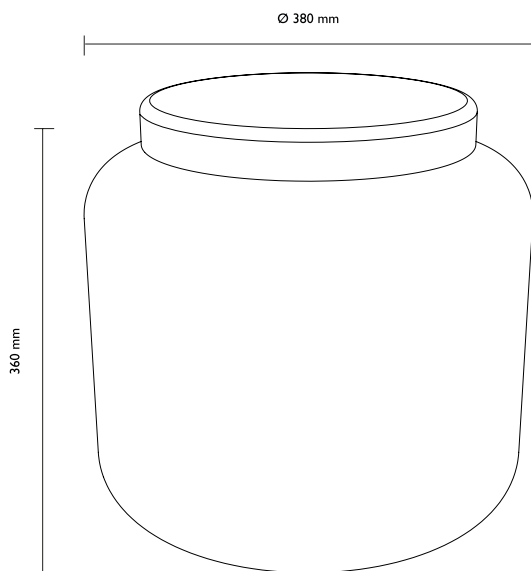

CONTAINER TABLE

Design by Sebastian Herkner

CONTAINER TABLE,

the biggest member of the Container family. Created in the manner of Bohemian craftsmanship, a dash of liquid silver is injected into the glass under pressure.

The illustrious double-walled result lends a touch of glamour to the side table, available in orange, dusty rose, silver or blue.

Colours
old rose + silvered
blue + silvered
orange + silvered
transparent + silvered

Top
blue
red
blue
transparent
sand blasted

Order-no.
3090RO
3090B
3090O
3090SI

Product
Dimensions
Material
Weight (net)
Country of origin

Vase
Ø 380 mm | height: 360 mm
glass hand blown, tinted + silvered
8 kg
Czech Republic