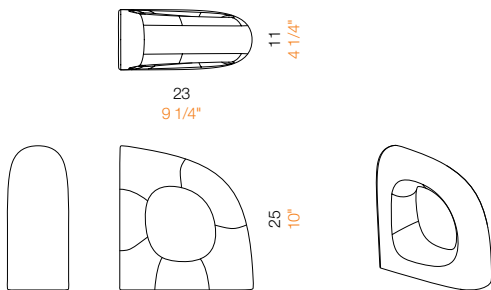

**Eco** Ross Lovegrove 2011  
Book end in white Carrara marble, matt polished finish

white Carrara  
marble

black Marquina  
marble

For reference only