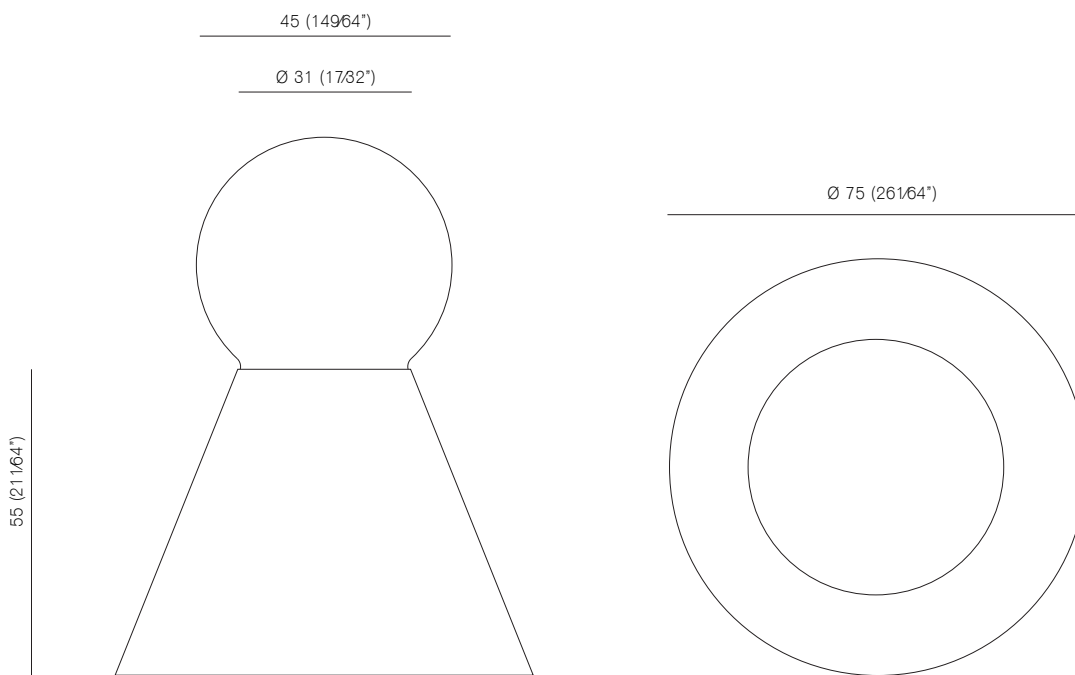

# MICHAEL ANASTASSIADES

Cone Wall Light, 2013

Wall Mounted Cone Light, 2013  
Polished brass

Michael Anastassiades LTD  
122 Lower Marsh, London SE1 7AE  
Telephone + 44 (0)20 7928 7527  
sales@michaelanastassiades.com  
www.michaelanastassiades.com

Bulb specifications

G9 - 35 watt frosted hallogen bulb  
240V

G9 - 35 watt frosted hallogen bulb  
120V