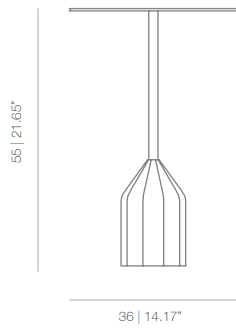

PROYECTS

Sánchez Garrido Architects | Estudio Cosín | VALLILA Showroom | LP House