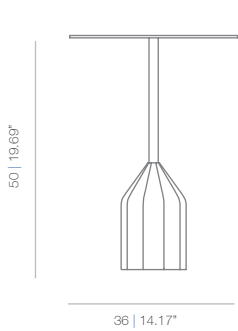

PROYECTS

Sánchez Garrido Architects | Estudio Cosín | VALLILA Showroom | LP House