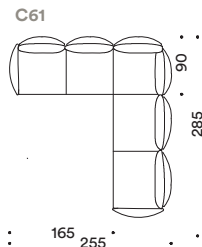

The Gentry Sofa, one of the company's most successful products, will be presented with a lighter downsized version. The new Gentry Light updates the concept of an elegant and compact sofa, whose use extends from home to common spaces.

Sofas and seating elements for compositions. Injected flame-retardant polyurethane foam and polyester fiber fill over internal steel frame.

Front-back two leg base is tubular steel with a chrome, stainless steel or varnished steel powder coat finish.

Seat cushions are in goose down over polyurethane foam.

Back and optional cushions in goose down. Gentry Extra Light covers are removable.

Colour base - colori base

steel
chrome

black
chrome

stainless
steel

oxidored
RAL 3009

anthracite
RAL 7016