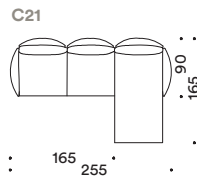

The Gentry Sofa, one of the company's most successful products, will be presented with a lighter downsized version. The new Gentry Light updates the concept of an elegant and compact sofa, whose use extends from home to common spaces.

Sofas and seating elements for compositions. Injected flame-retardant polyurethane foam and polyester fiber fill over internal steel frame.

Front-back two leg base is tubular steel with a chrome, stainless steel or varnished steel powder coat finish.

Seat cushions are in goose down over polyurethane foam.

Back and optional cushions in goose down. Gentry Extra Light covers are removable.

Colour base - colori base

steel
chrome

black
chrome

stainless
steel

oxidored
RAL 3009

anthracite
RAL 7016