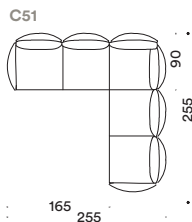

The Gentry Sofa, one of the company's most successful products, will be presented with a lighter downsized version. The new Gentry Light updates the concept of an elegant and compact sofa, whose use extends from home to common spaces.

Sofas and seating elements for compositions. Injected flame-retardant polyurethane foam and polyester fiber fill over internal steel frame.

Front-back two leg base is tubular steel with a chrome, stainless steel or varnished steel powder coat finish.

Seat cushions are in goose down over polyurethane foam.

Back and optional cushions in goose down. Gentry Extra Light covers are removable.

Colour base - colori base

steel
chrome

black
chrome

stainless
steel

oxidored
RAL 3009

anthracite
RAL 7016