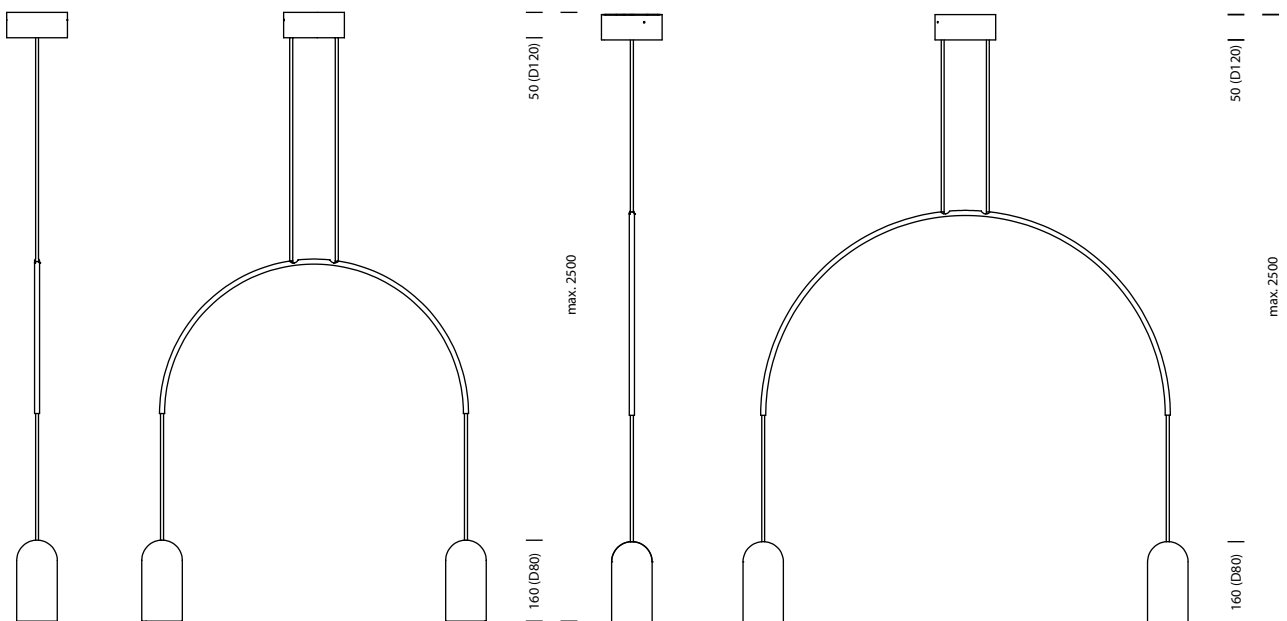

bow I S

E27	230V	2x60W			

black painted

T97H1IZL

bow I M

E27	230V	2x60W			

black painted

T97H2IZL

bow I L

E27	230V	2x60W			

black painted

T97H3IZL

karveelstraat 2
8380 zeebrugge, belgium

T +32 (0)50 54 35 49
F +32 (0)50 54 35 40

E info@tossb.com
W www.tossb.com

tossB reserves the right to alter materials, dimensions and characteristics without prior notice. This documentation replaces all previous documentation. Read the installation-instructions carefully.
Our general terms and conditions shall apply notwithstanding any stipulation to the contrary to all the orders and agreements with tossB. You can obtain a copy of these conditions on demand.

Product documentation © tossB 2016. All rights reserved.