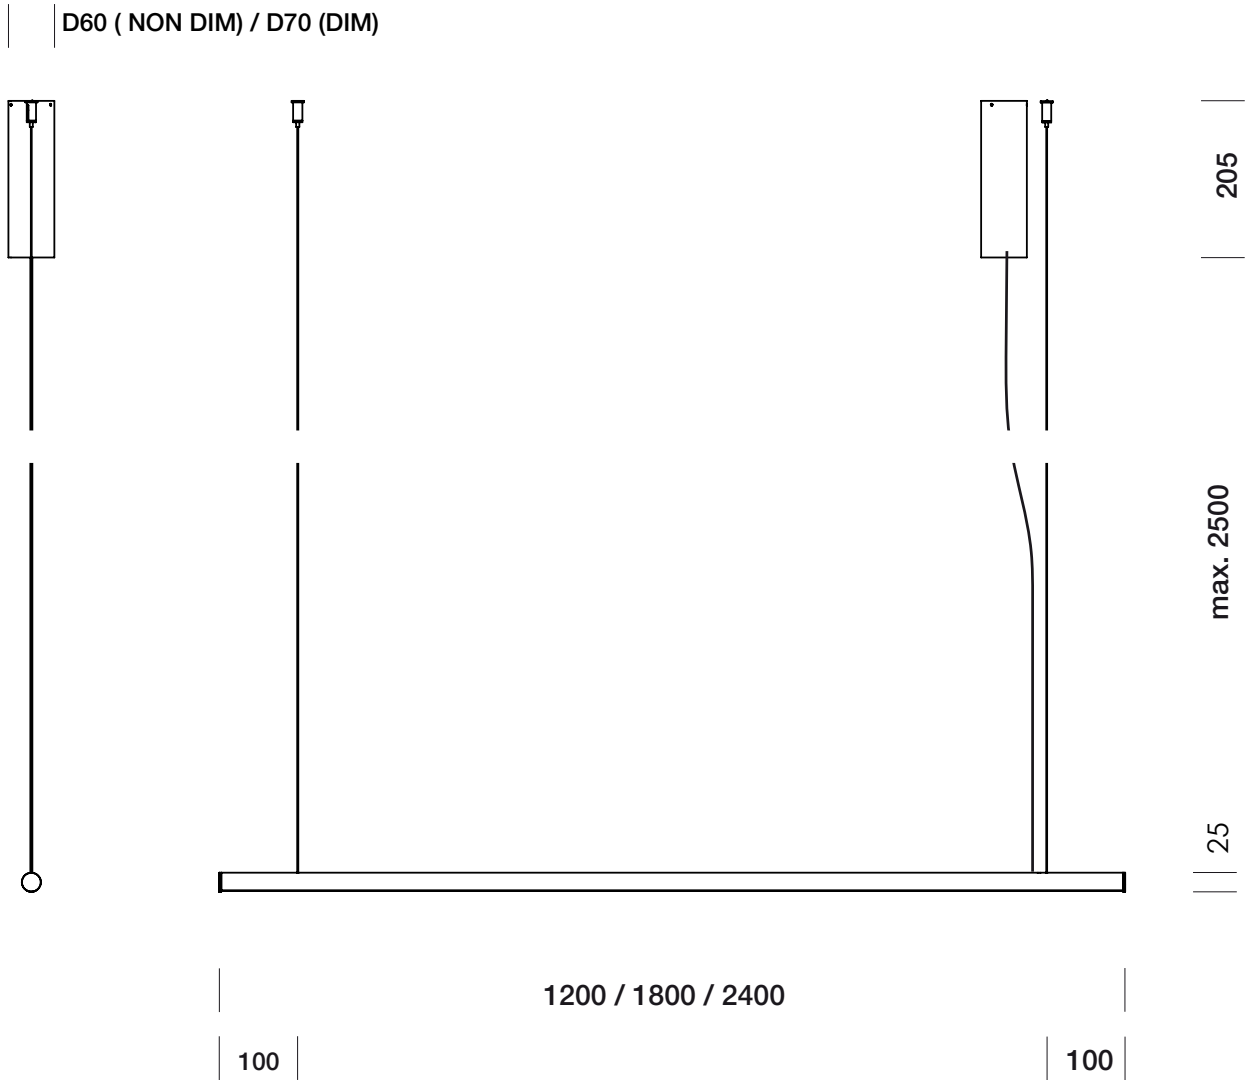

boomer line

boomer line 1200 3000K

white painted
black painted

T86H8DWL
T86H8DZL

boomer line 1200 3000K dim

white painted
black painted

T86H8DWLD
T86H8DZLD

boomer line 1200 2700K

white painted
black painted

T86H7DWL
T86H7DZL

boomer line 1200 2700K dim

white painted
black painted

T86H7DWLD
T86H7DZLD

boomer line 1800 3000K

white painted
black painted

T86H10DWL
T86H10DZL

boomer line 1800 3000K dim

white painted
black painted

T86H10DWLD
T86H10DZLD

boomer line 1800 2700K

white painted
black painted

T86H9DWL
T86H9DZL

boomer line 1800 2700K dim

white painted
black painted

white painted
black painted

T86H11DWL
T86H11DZL

boomer line 2400 2700K dim

white painted
black painted

T86H11DWLD
T86H11DZLD

karveelstraat 2
8380 zeebrugge, belgium

T +32 (0)50 54 35 49
F +32 (0)50 54 35 40