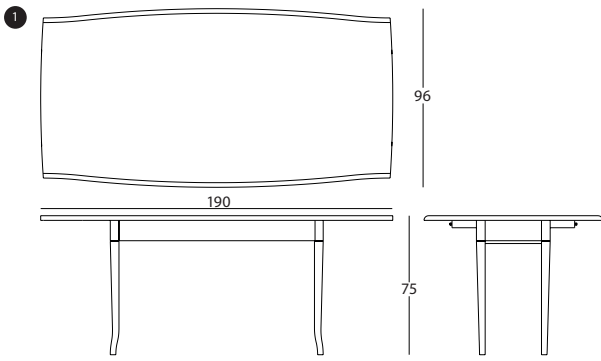

Auberon Matthew Hilton

An elegant dining table that has a top with fold-down flaps on either side. Originally created in 1991, this design takes inspiration from Shaker furniture. The tabletop has boat-like curves on either side, while each leg slightly splays outwards. A certain slimness, fine details and high-quality wood workmanship give Auberon a strong visual stature. It is available in walnut or oak.

Made in the EU.

Auberon
Matthew Hilton

1 Table