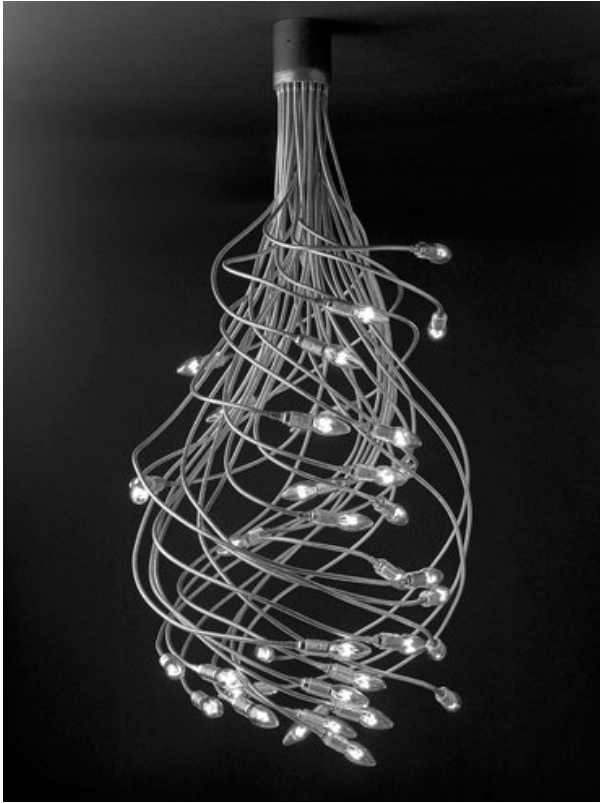

Catellani & Smith®

collection: TurciÃ¹

TurciÃ¹ 36

pendant lamp

materials and colours

made with 36 branches mouldable in different shapes version
aluminium, natural brass, nickel, matt satin nickel, nickel satin base.

light source

bulb: halogen 230V E14

[max 36x28W - included 36x20W]

energy class from A++ to E

[included class D]

LED: bulb available on request.

dimensions

base Ø 11x12 cm,

7 flex Ø 0,85 cm length 75 cm,

10 flex Ø 0,85 cm length 100 cm,

9 flex Ø 0,85 cm length 125 cm,

10 flex Ø 0,85 cm length 150 cm,

weight 20 kg.

order code

TRS36O / brass

TRS36A / aluminium

TRS36C / nickel

TRS36S / satin

LC / LED bulb