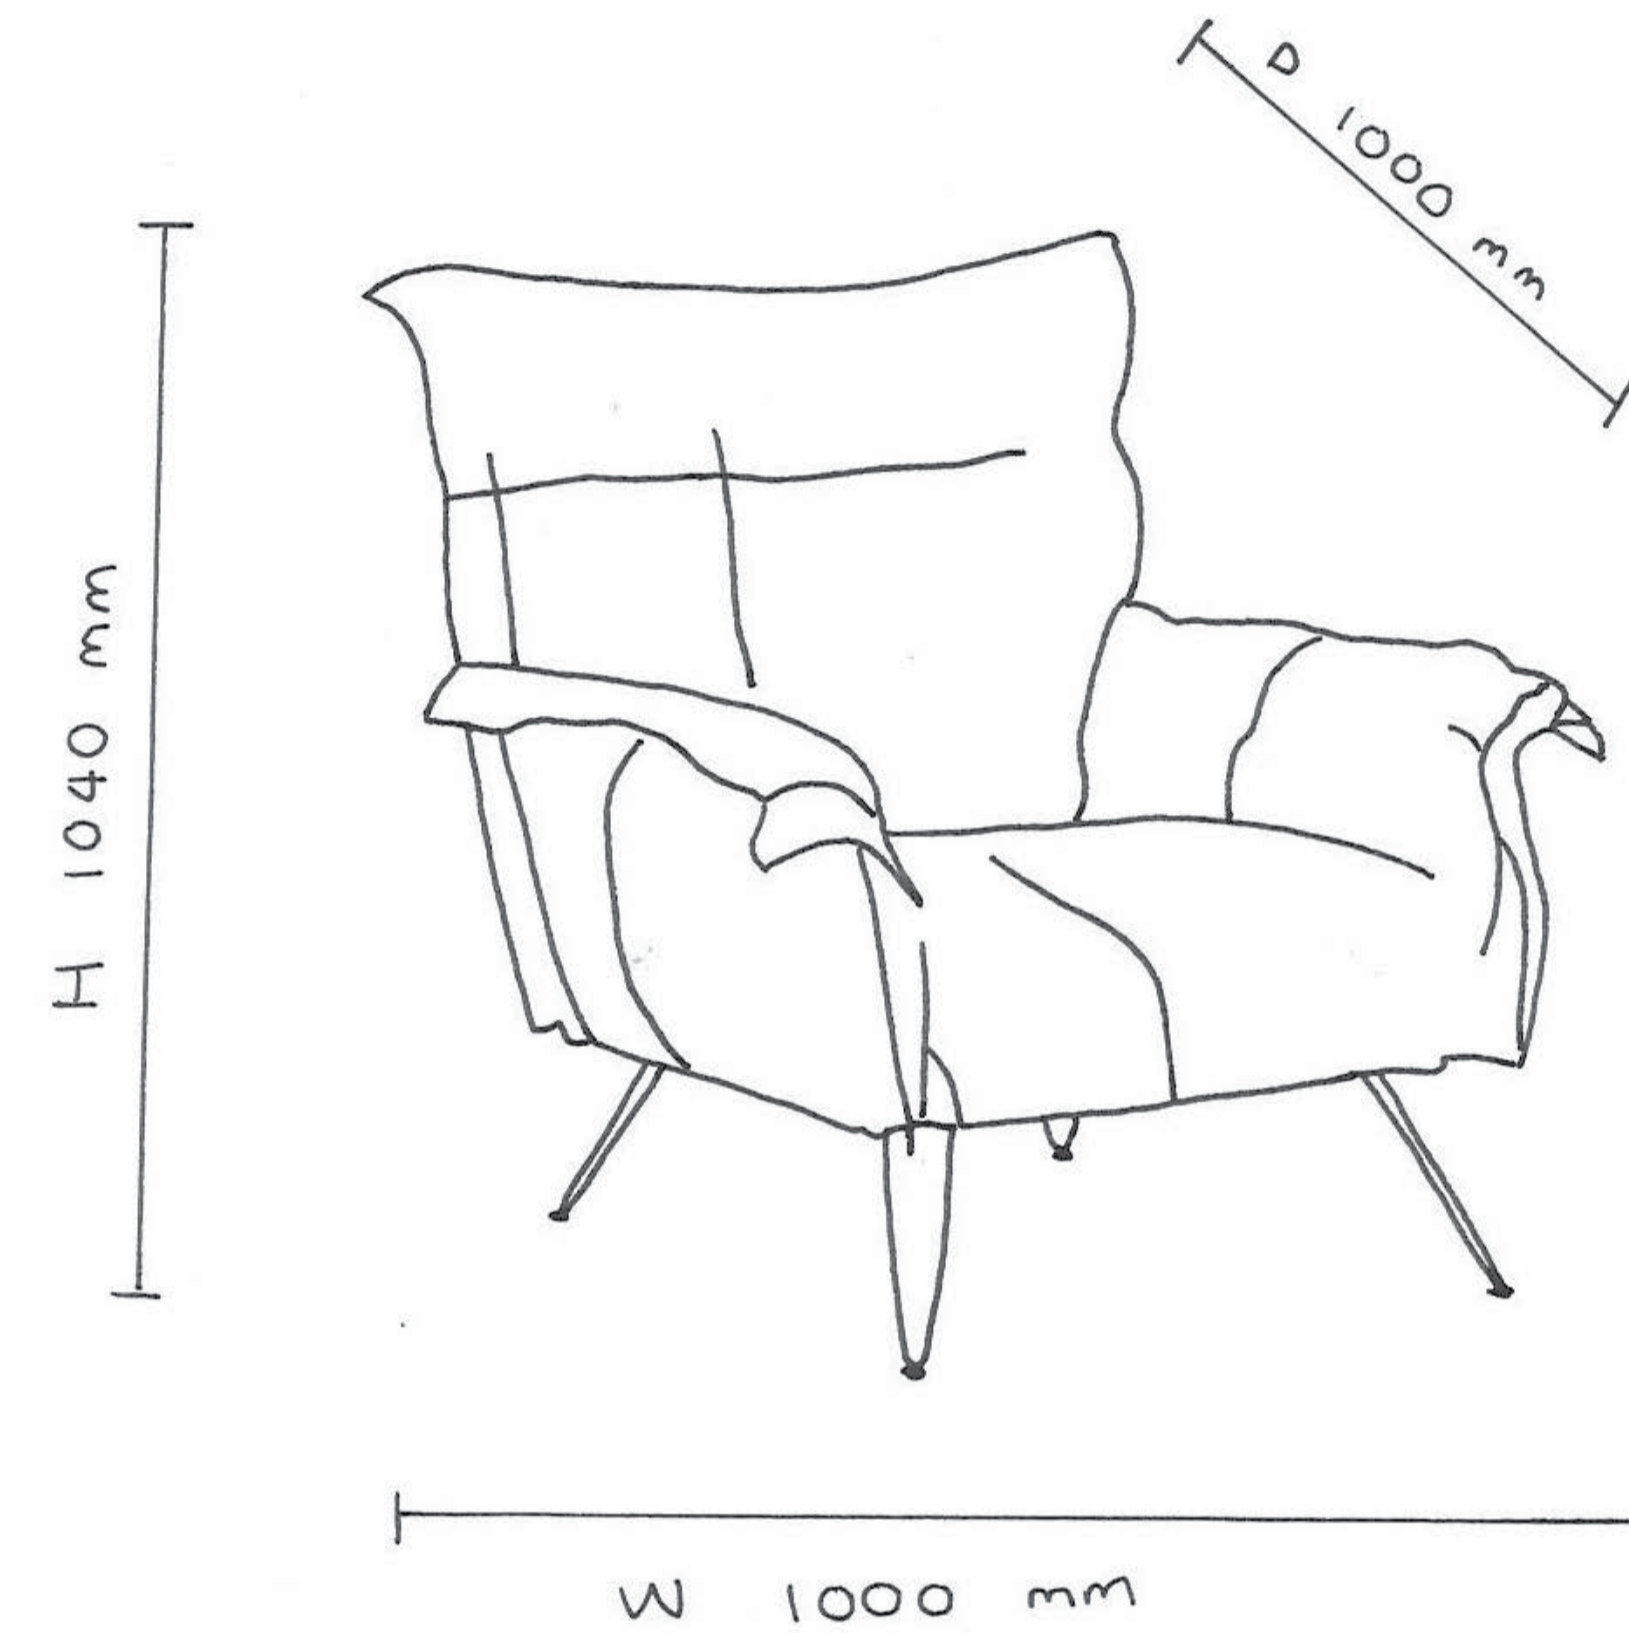

CLOUDSCAPE ARMCHAIR

Diesel for Moroso

SUPPLIER	Diesel for Moroso
PRODUCT	Cloudscape Armchair
DESIGNER	Diesel Creative Team
DIMENSIONS	L1000mm x W1000mm x H1040mm
FABRIC	CAT S Burning Clouds, Diesel Hanger A4395 Pale Cafe Linen
QUANTITY	1
DESCRIPTION	New
PRODUCT CODE	DL0F05-S
SERIAL NUMBER	84193

RRP inc GST $8,033

30% SAVING OF $2433

NOW inc GST $5,600