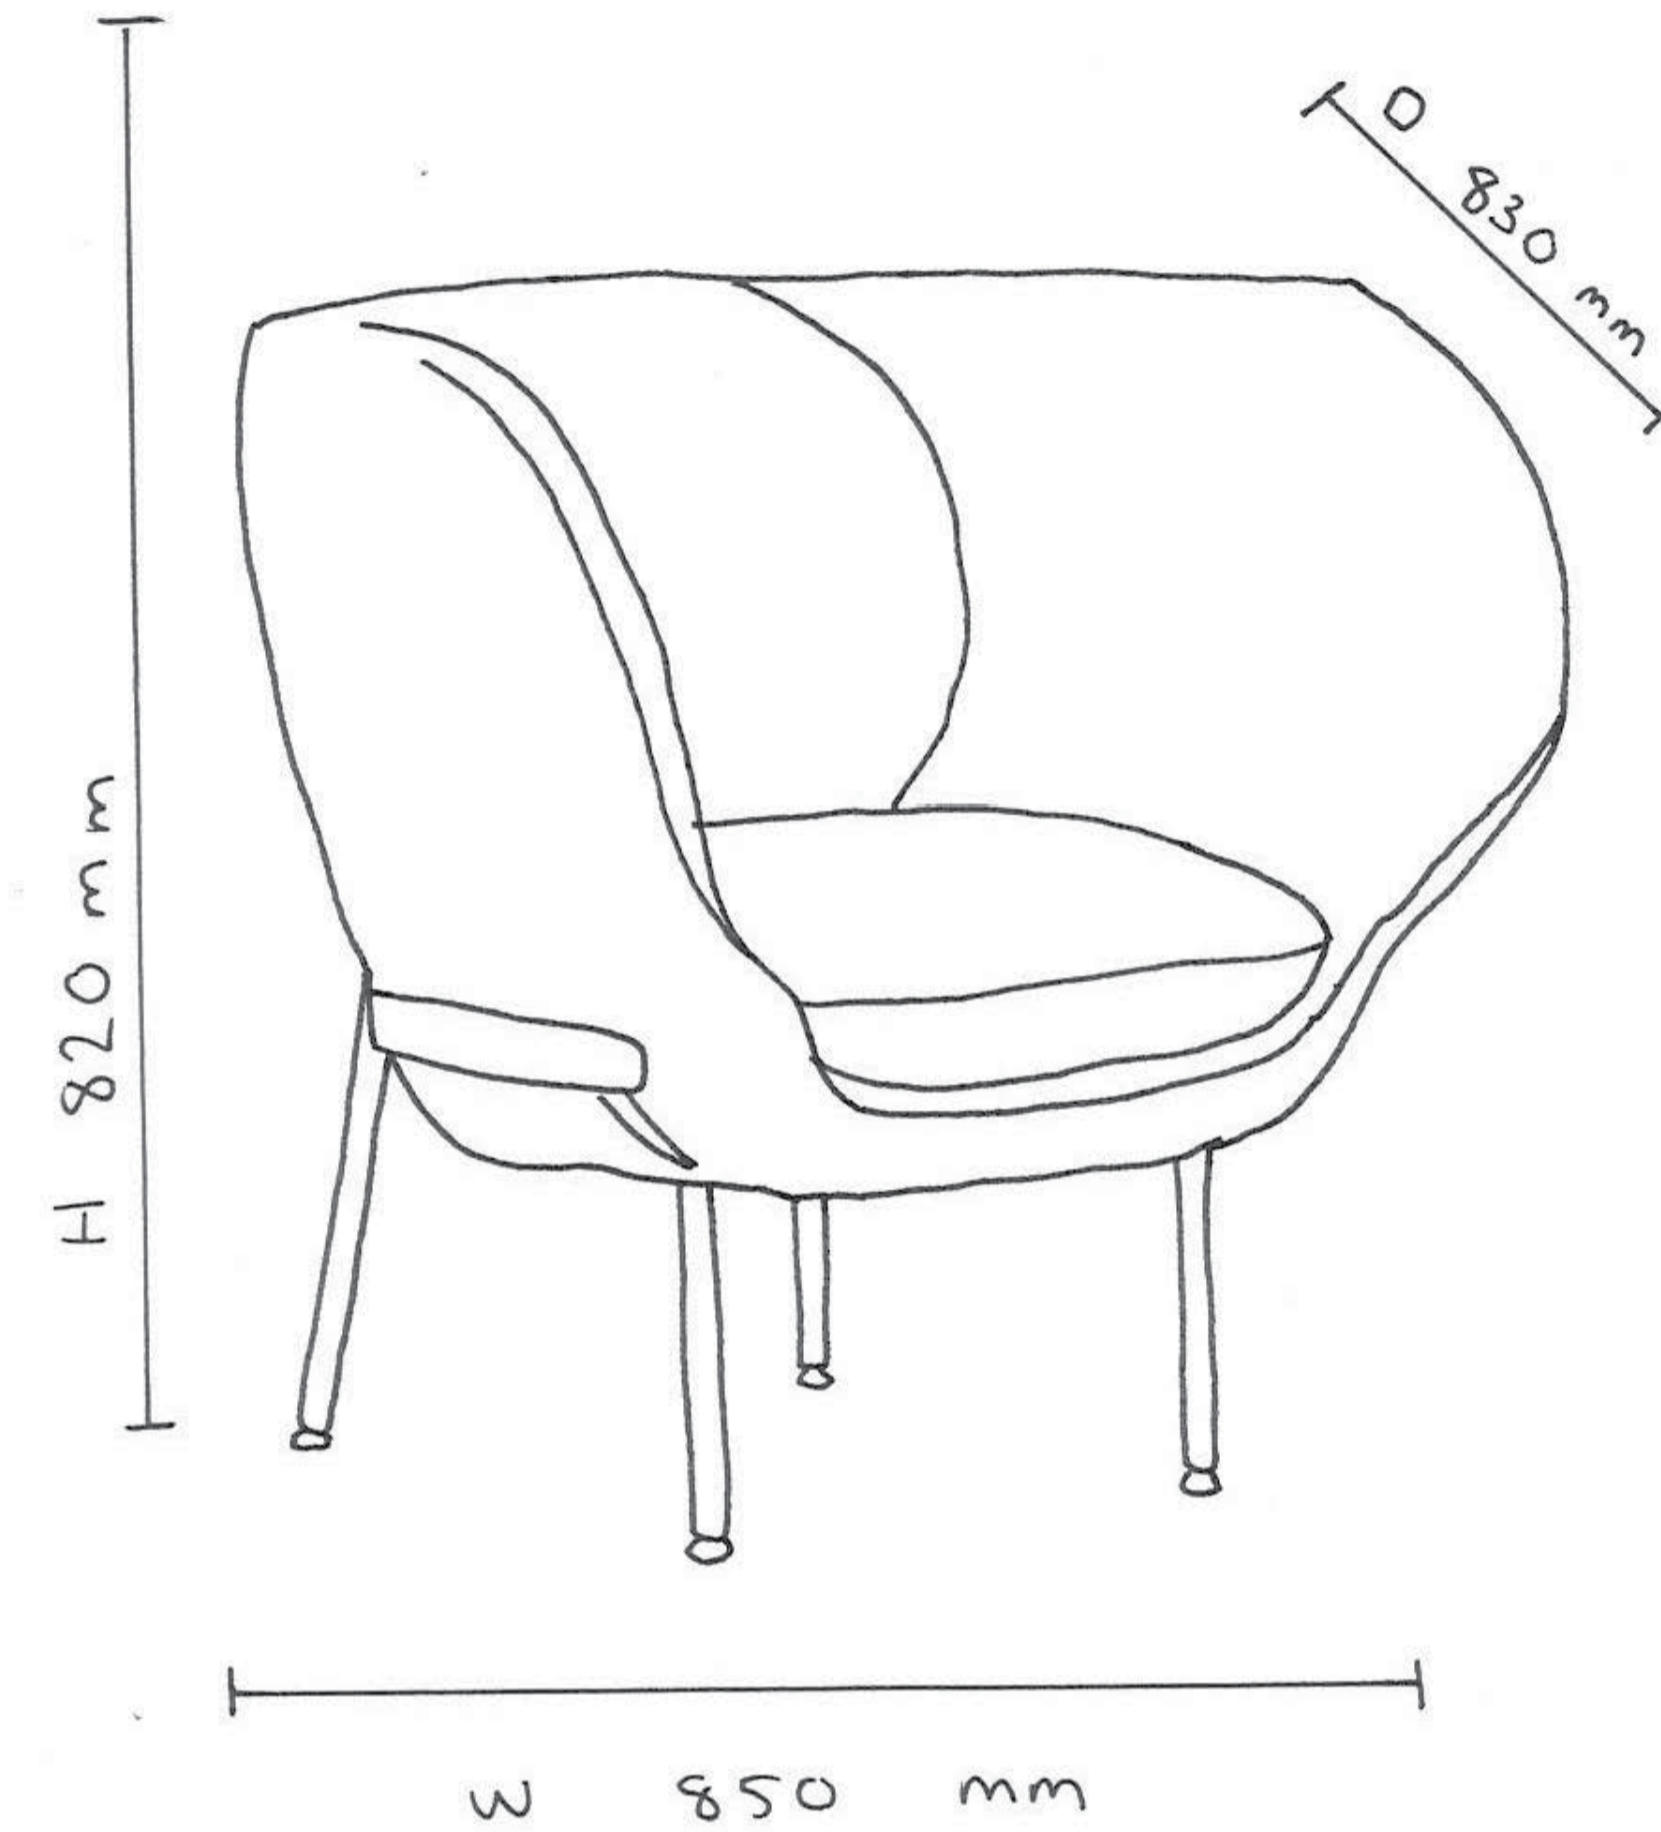

ARMADA LOW ARMCHAIR

Nipa Doshi & Jonathan Levien for Moroso

SUPPLIER	Moroso
PRODUCT	Armada Low Armchair
DESIGNER	Nipa Doshi & Jonathan Levien
DIMENSIONS	L850mm x W830mm x H820mm
FABRIC	Structure, Divina 876 Green Cushion, Tonica 962 Green Base, PANT 5463 Ink Wool
QUANTITY	1
DESCRIPTION	New
PRODUCT CODE	AR1091-W
SERIAL NUMBER	86854

RRP inc GST $8,265
30% SAVING OF $2,465
NOW inc GST $5,800