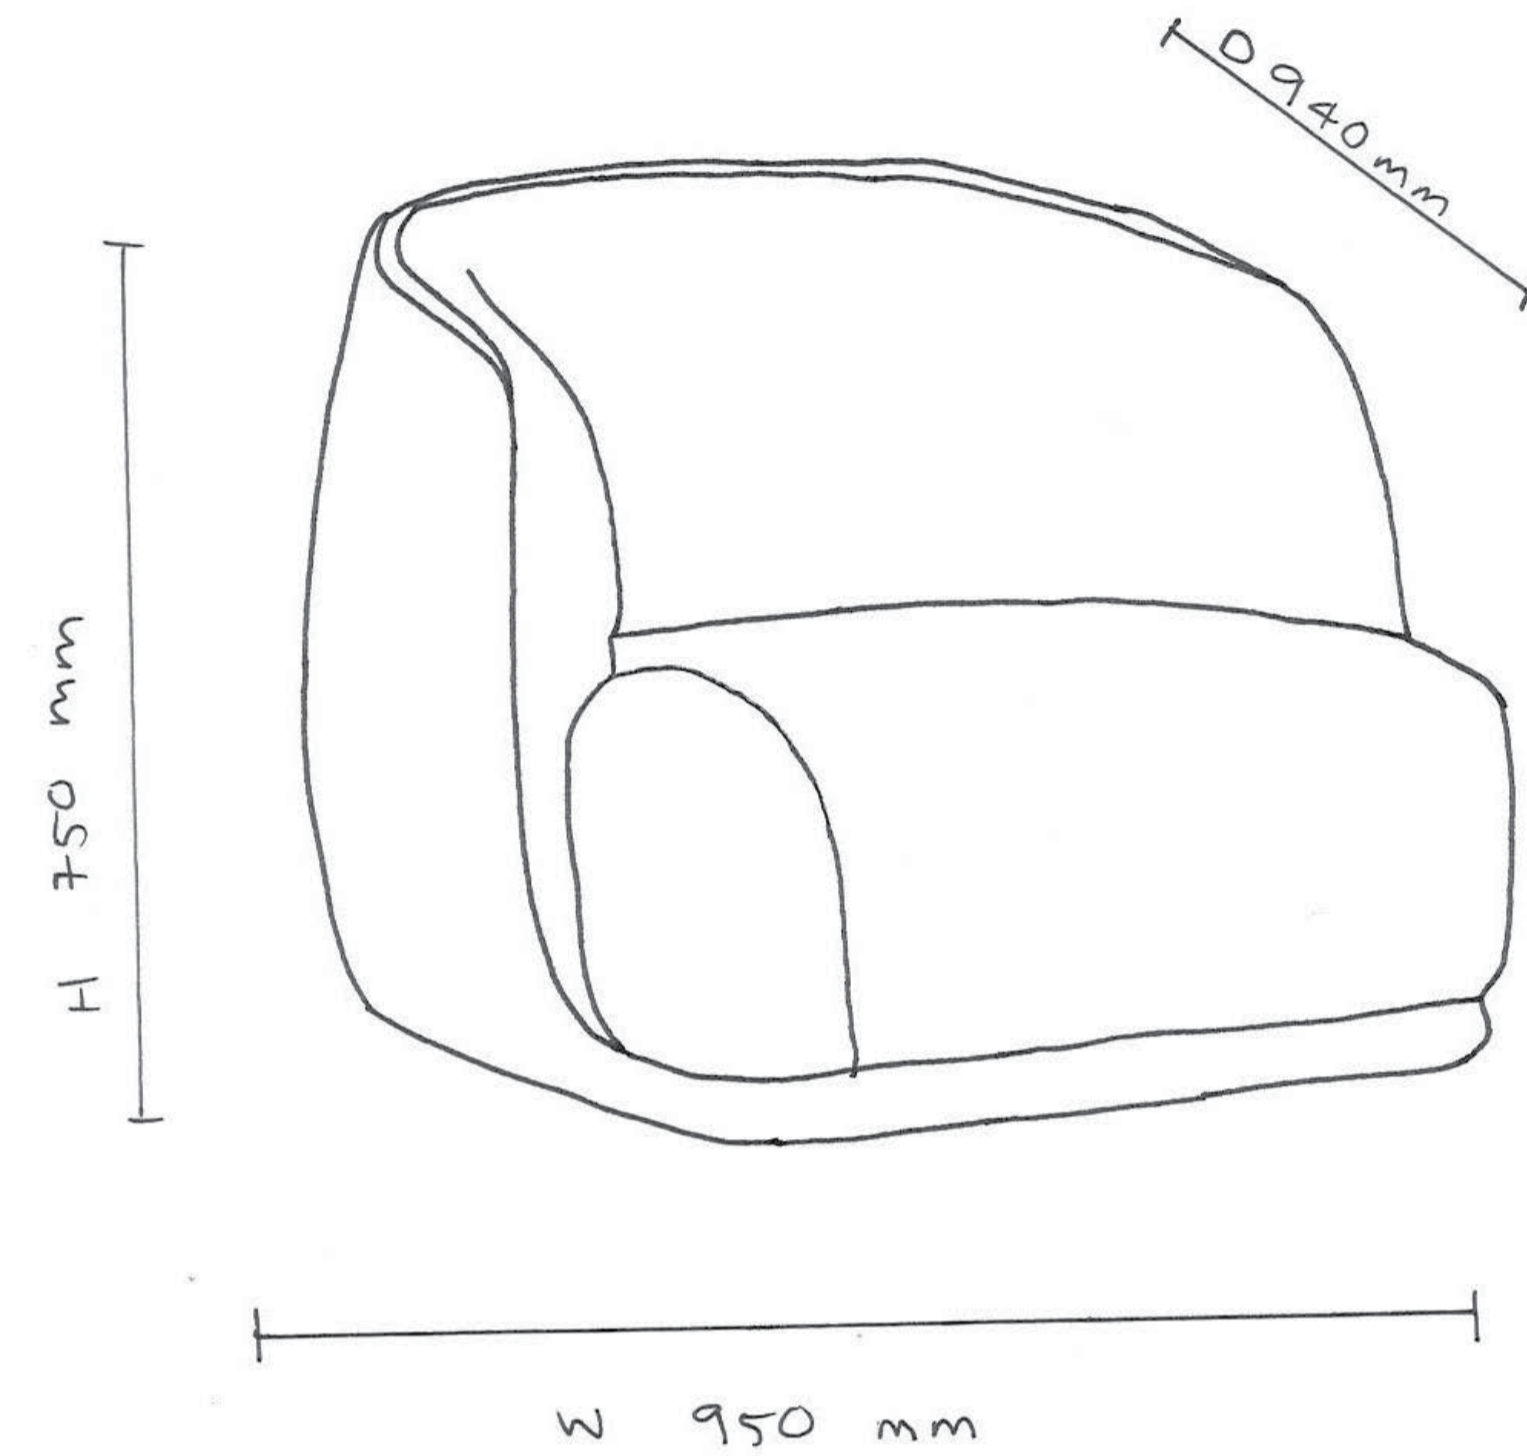

REDONDO LARGE ARMCHAIR

Patricia Urquiola for Moroso

SUPPLIER	Moroso
PRODUCT	Redondo Large Armchair
DESIGNER	Patricia Urquiola
DIMENSIONS	L950mm x W940mm x H750mm
FABRIC	Harold 2 792 Dark Blue A7792 Velvet
QUANTITY	1
DESCRIPTION	New
PRODUCT CODE	RD0001-W
SERIAL NUMBER	86483

RRP inc GST $7,656

25% SAVING OF $1,956

NOW inc GST $5,700