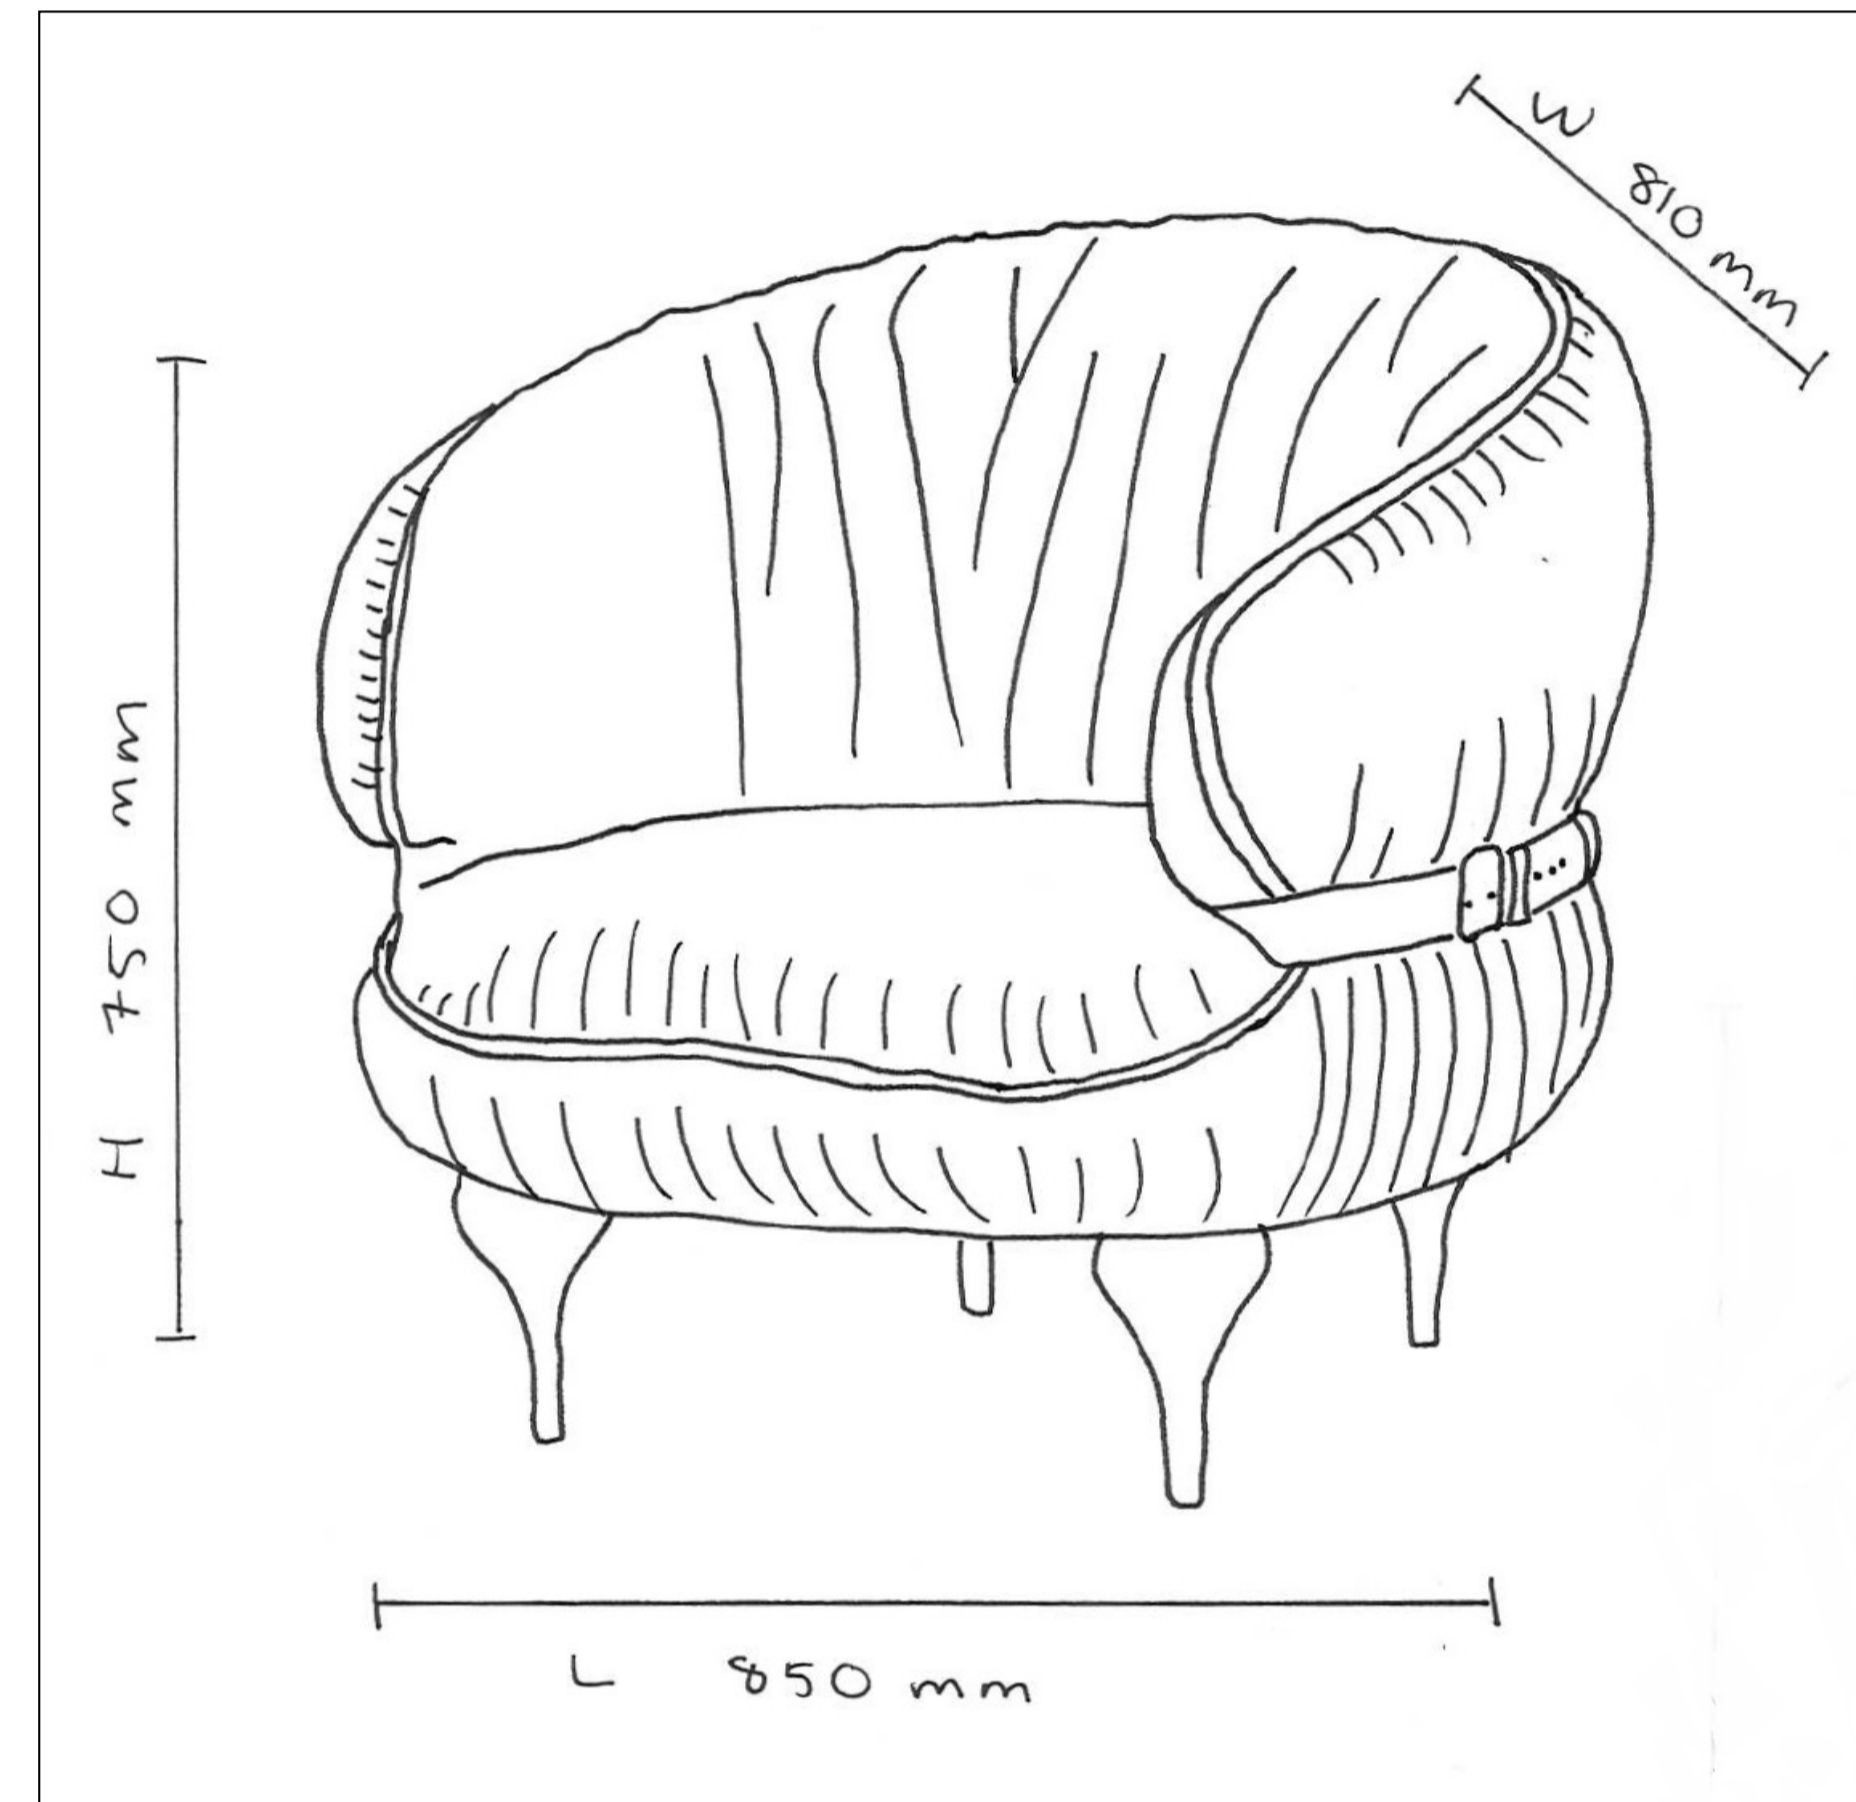

CHUBBY CHIC ARMCHAIR

Diesel for Moroso

SUPPLIER	Diesel for Moroso
PRODUCT	Chubby Chic Armchair
DESIGNER	Diesel Creative Team
DIMENSIONS	L850mm x W810mm x H750mm
FABRIC	Outside, A4586 Pale Grey Inside, A6124 Khaki Linen
QUANTITY	1
DESCRIPTION	New
PRODUCT CODE	DL0F16-S
SERIAL NUMBER	86877

RRP inc GST $7,825

30% SAVING OF $2,425

NOW inc GST $5,400