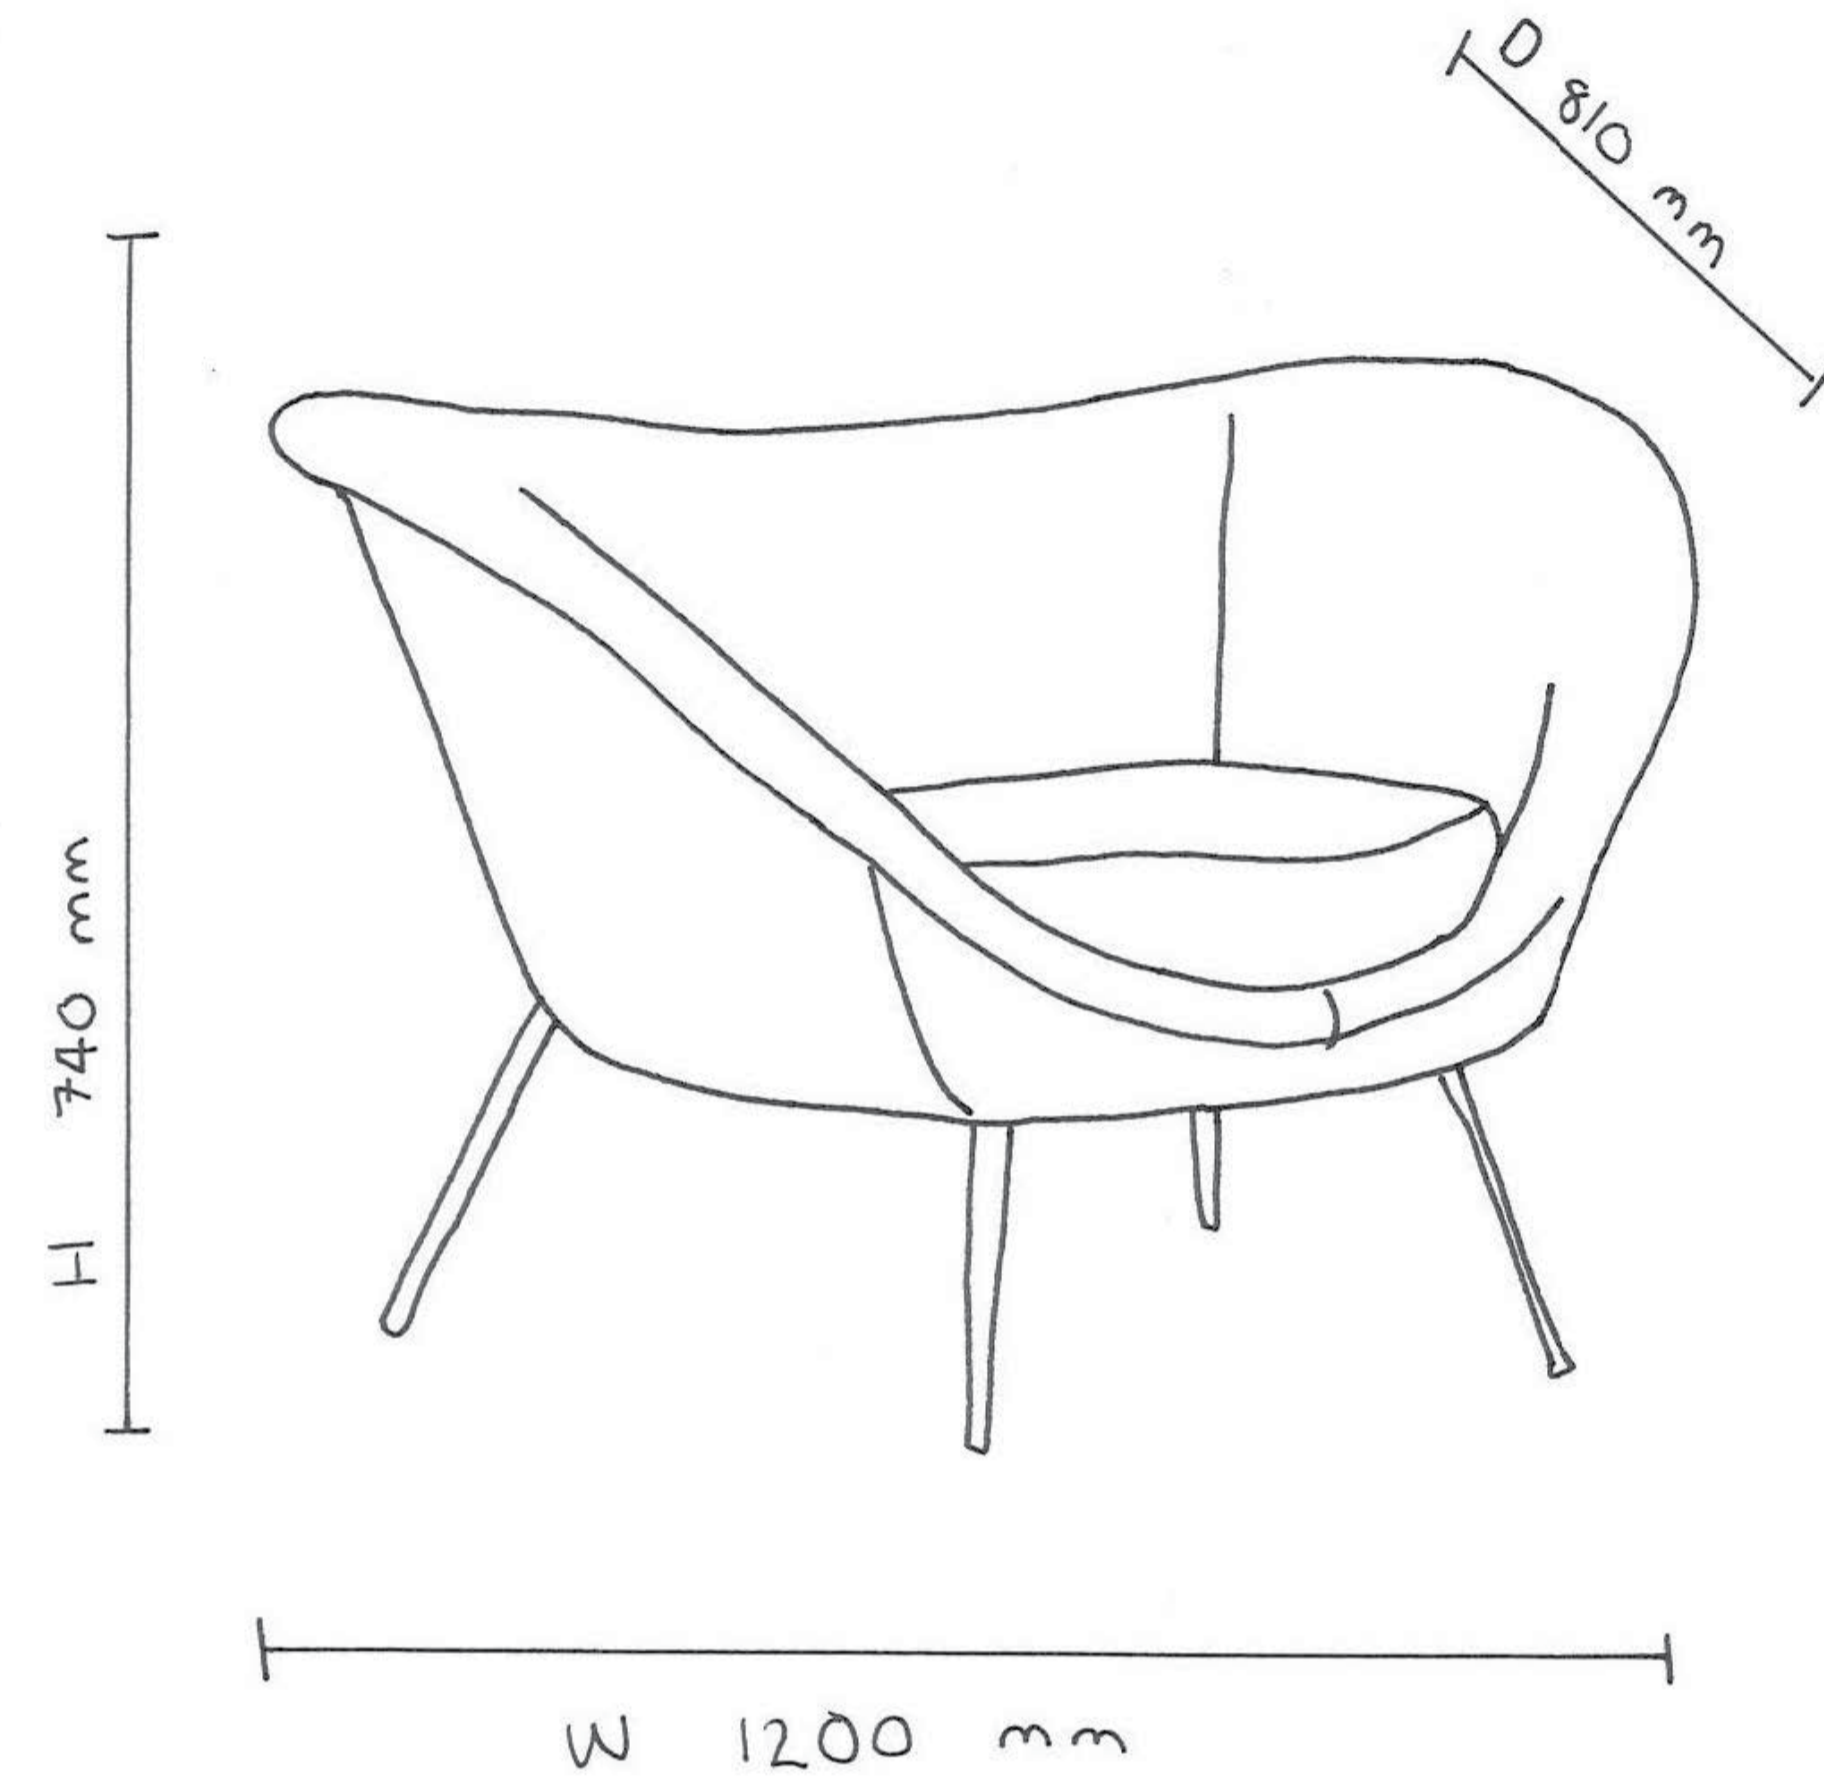

D.154.2 ARMCHAIR

Molteni & C

SUPPLIER	Molteni & C
PRODUCT	D.154.2 Armchair
DESIGNER	Gio Ponti
DIMENSIONS	L1200mm x W810mm x H740mm
FABRIC	Web W6273 Rosa, Velvet
QUANTITY	1
DESCRIPTION	New
PRODUCT CODE	D.154.2A-W
SERIAL NUMBER	90651

RRP inc GST $8,785

25% SAVING OF $2,185

NOW inc GST $6,600