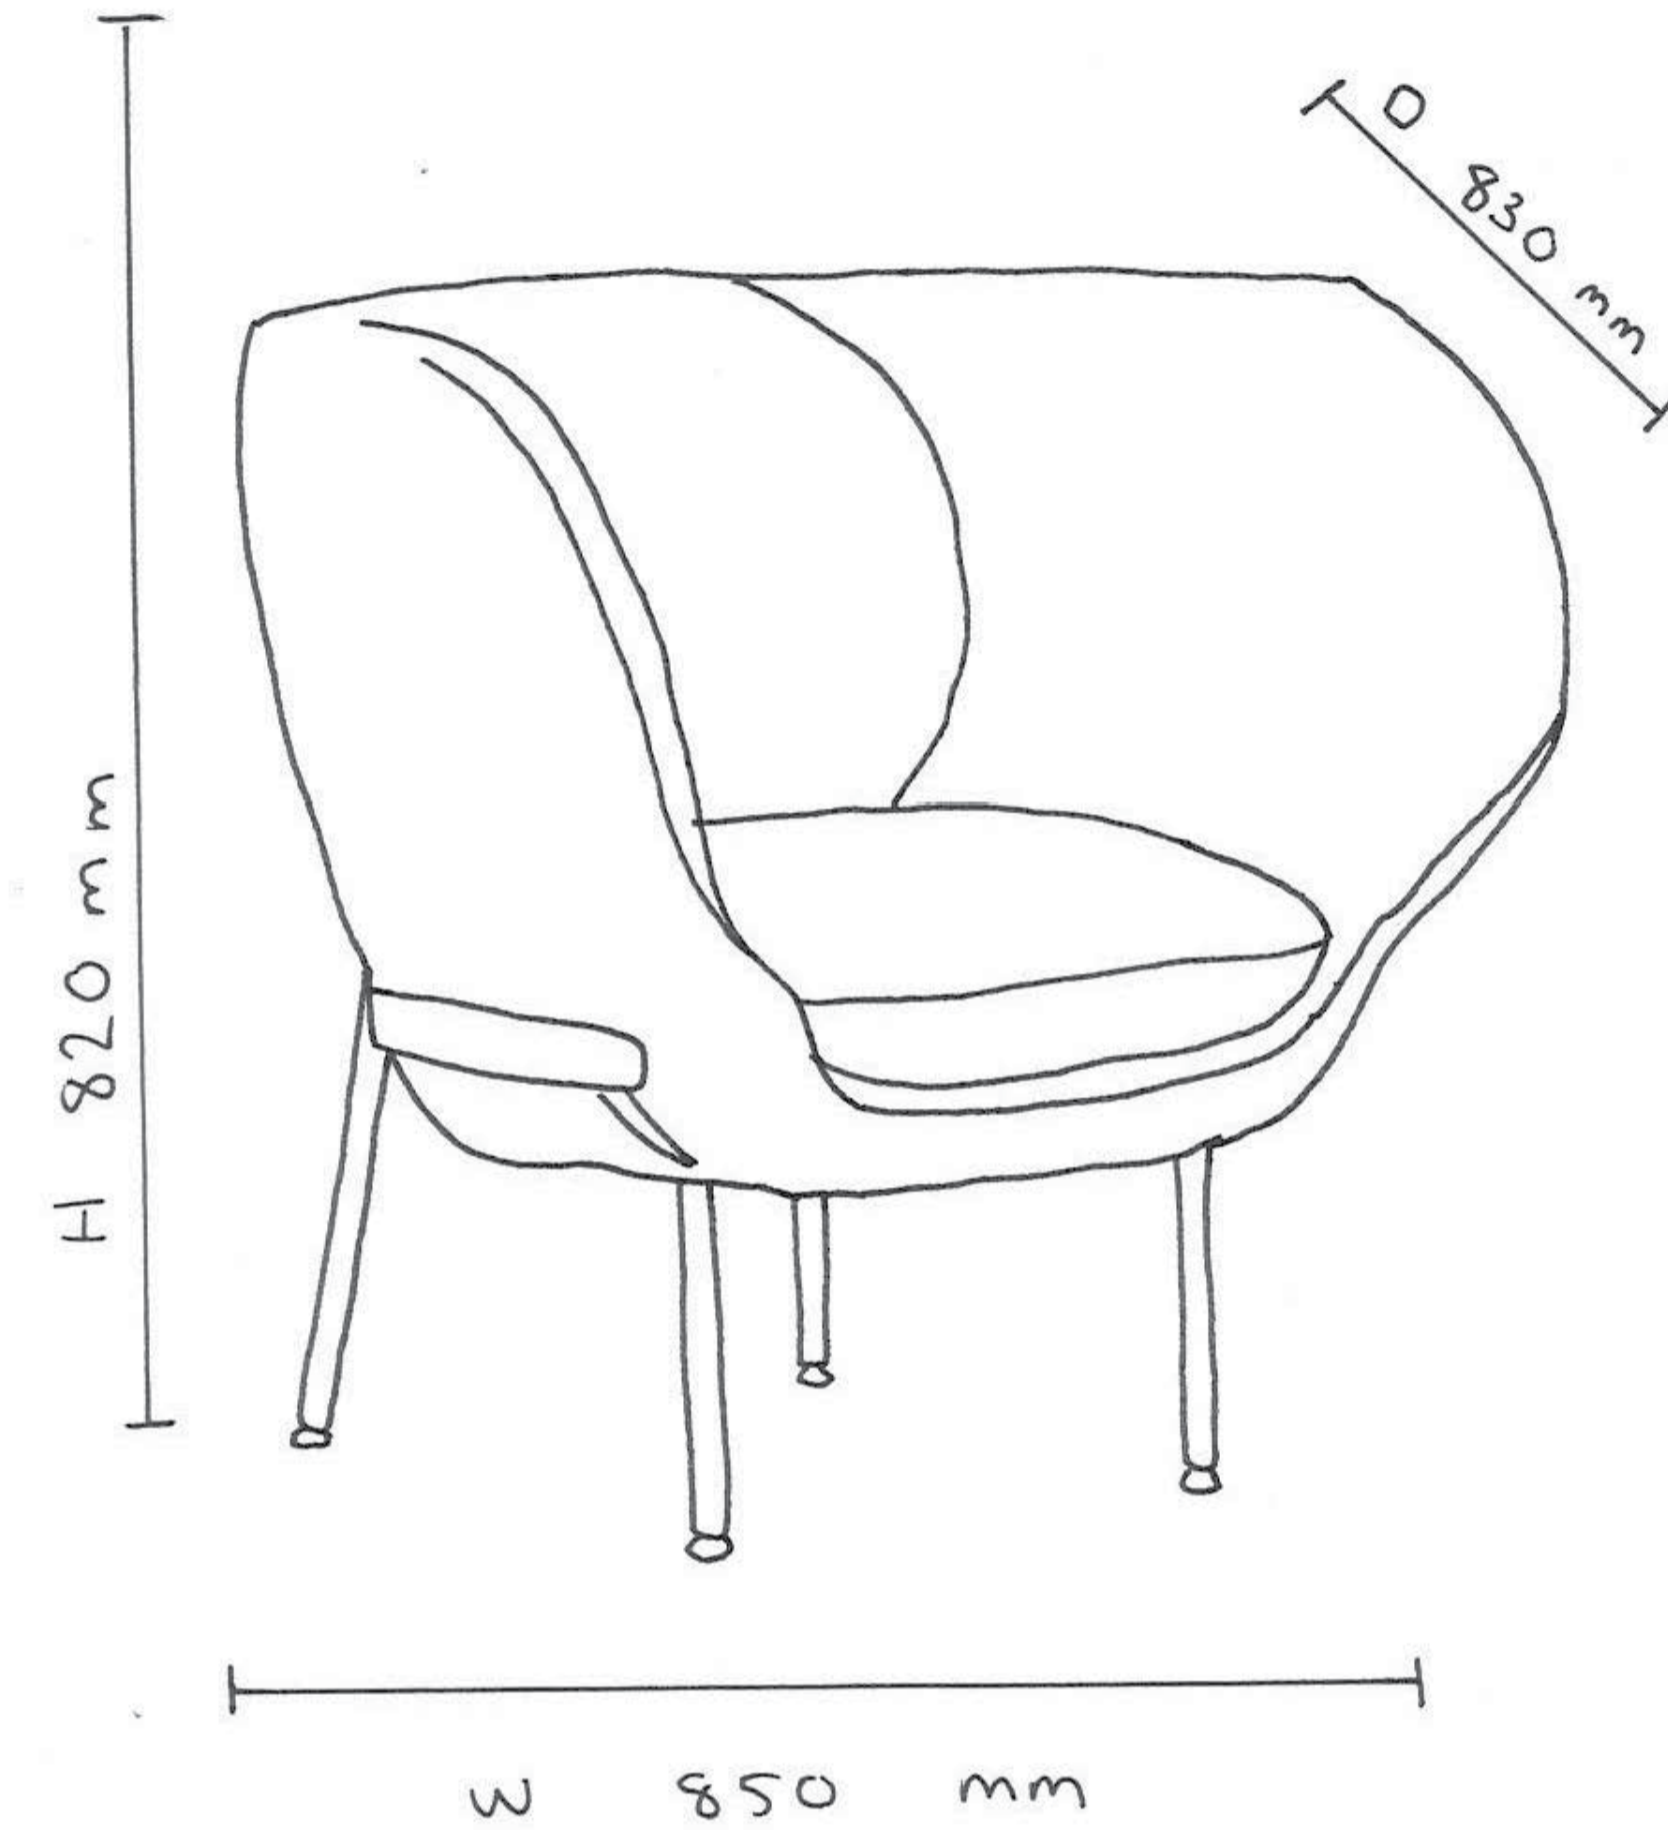

ARMADA LOW ARMCHAIR

Nipa Doshi & Jonathan Levien for Moroso

SUPPLIER	Moroso
PRODUCT	Armada Low Armchair
DESIGNER	Nipa Doshi & Jonathan Levien
DIMENSIONS	L850mm x W830mm x H820mm
FABRIC	Structure, Divina MD 343 Grey Cushion, Elastic 1A7916, Grey Base, Pant 5463 Ink Wool
QUANTITY	1
DESCRIPTION	New
PRODUCT CODE	AR1096-W
SERIAL NUMBER	83570

RRP inc GST $8,265
30% SAVING OF $2,465
NOW inc GST $5,800