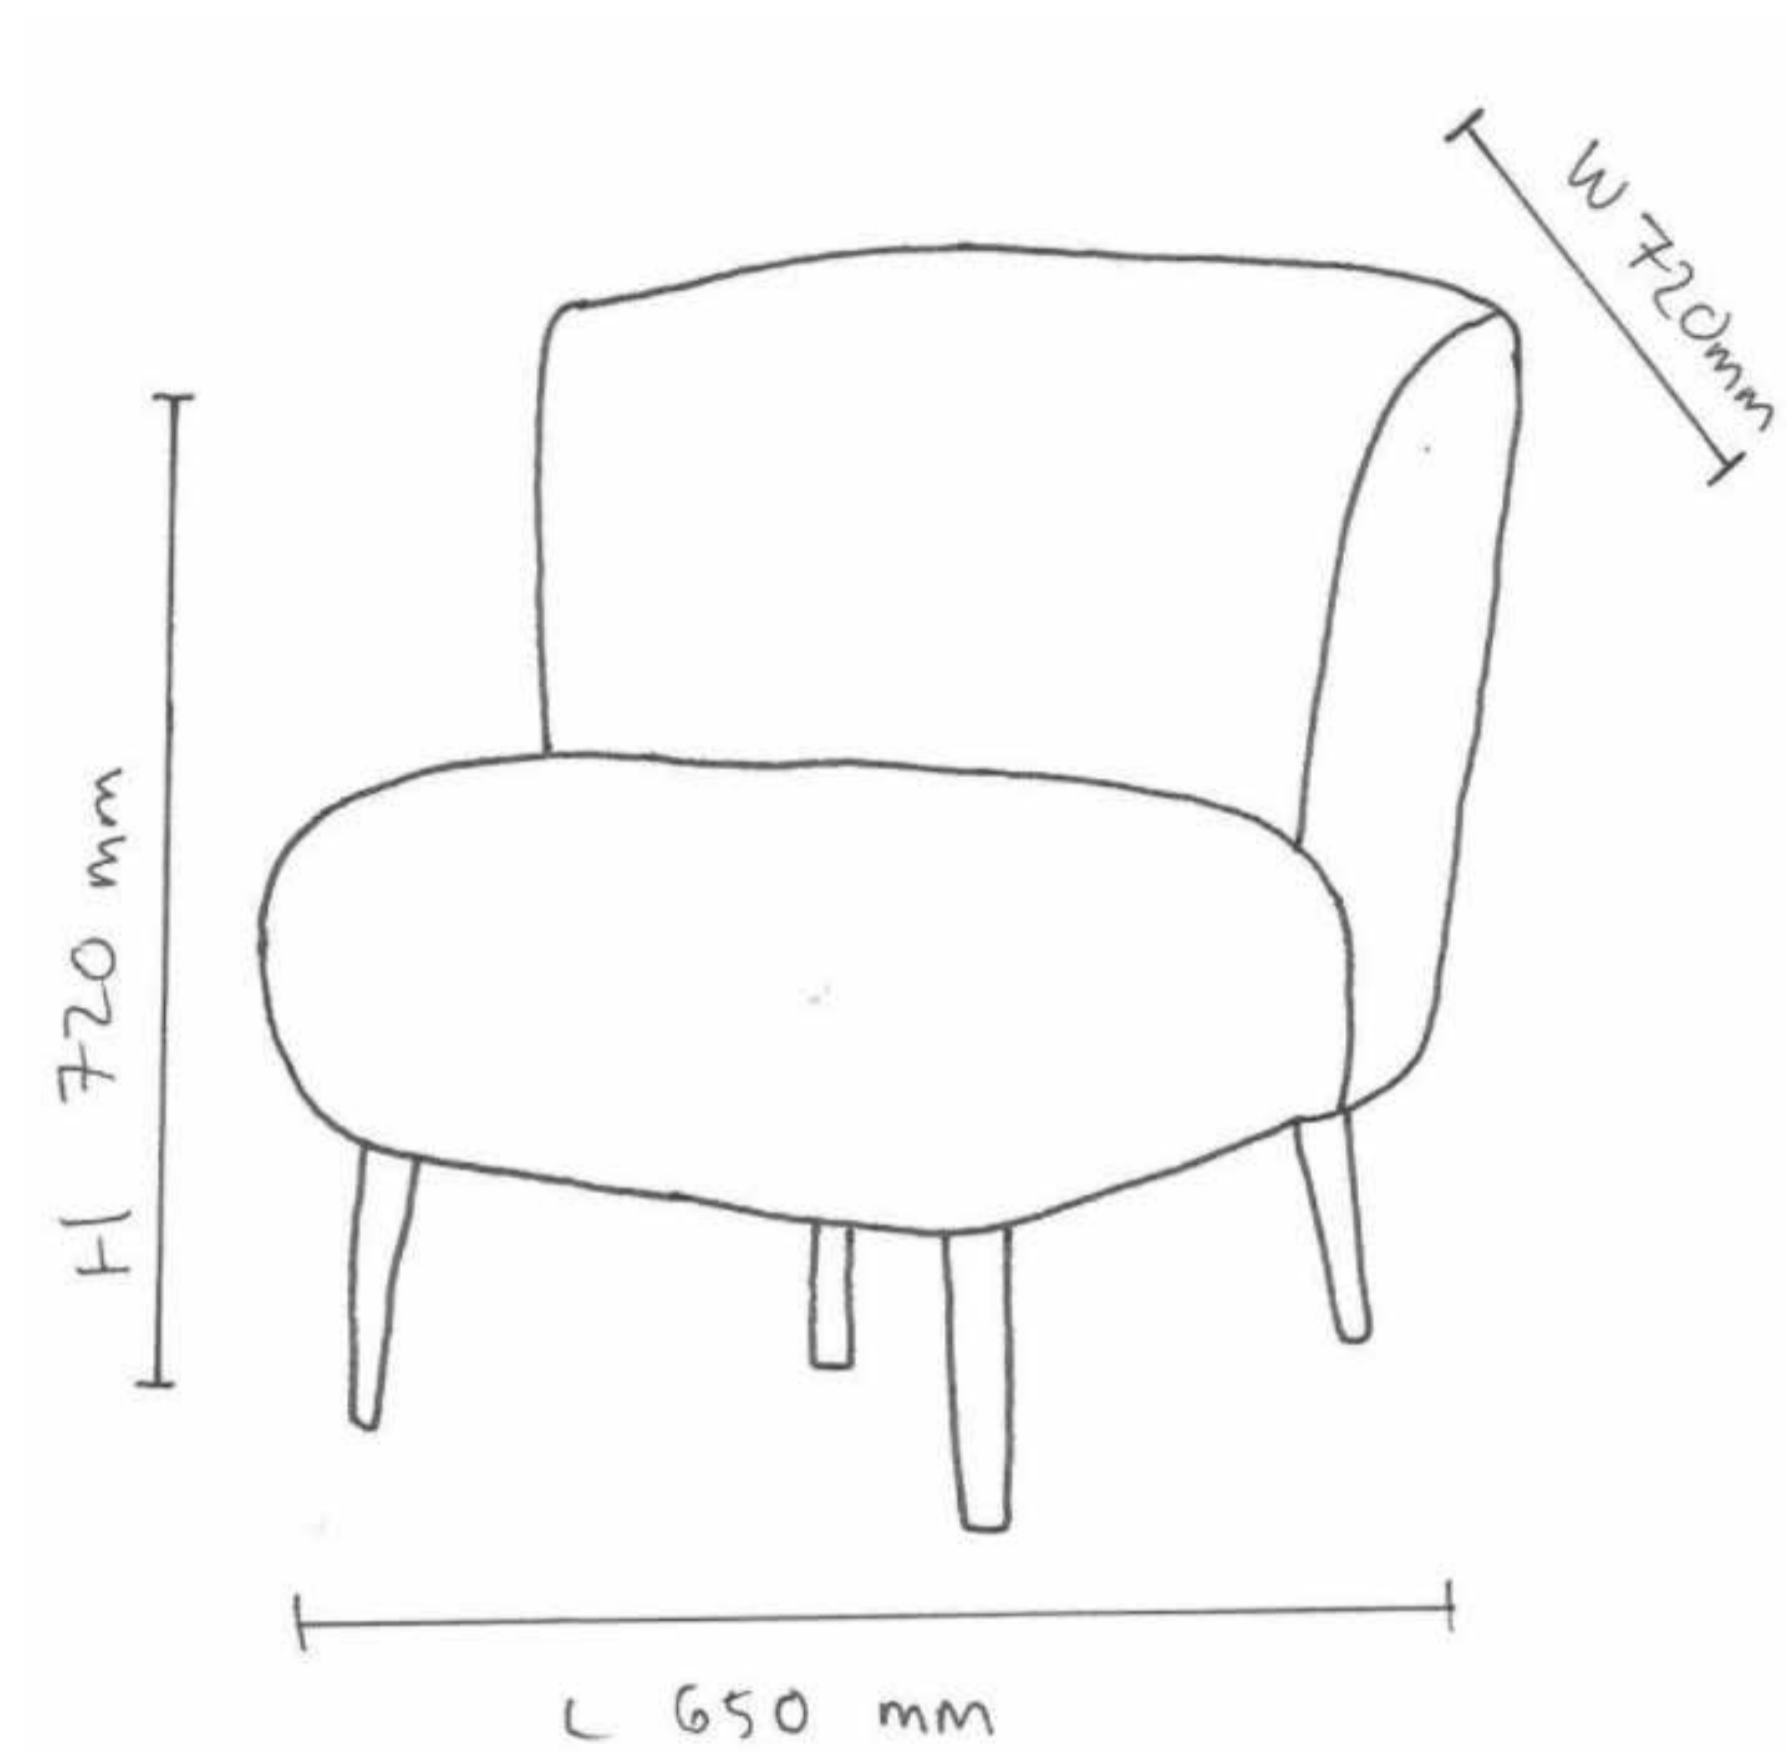

GIMME SHELTER ARMCHAIR

Moroso for Diesel

SUPPLIER	Diesel for Moroso
PRODUCT	Gimme Shelter Armchair
DESIGNER	Diesel Creative Team
DIMENSIONS	650Lmm x 720Wmm x 720Hmm
FABRIC	Grano A7666 Slate Cotton
FINISH	Leg, Black
QUANTITY	1
DESCRIPTION	New
PRODUCT CODE	DL2H40-Q
SERIAL NUMBER	86879

RRP inc GST $4,790

30% SAVING OF $1,490

NOW inc GST $3,300