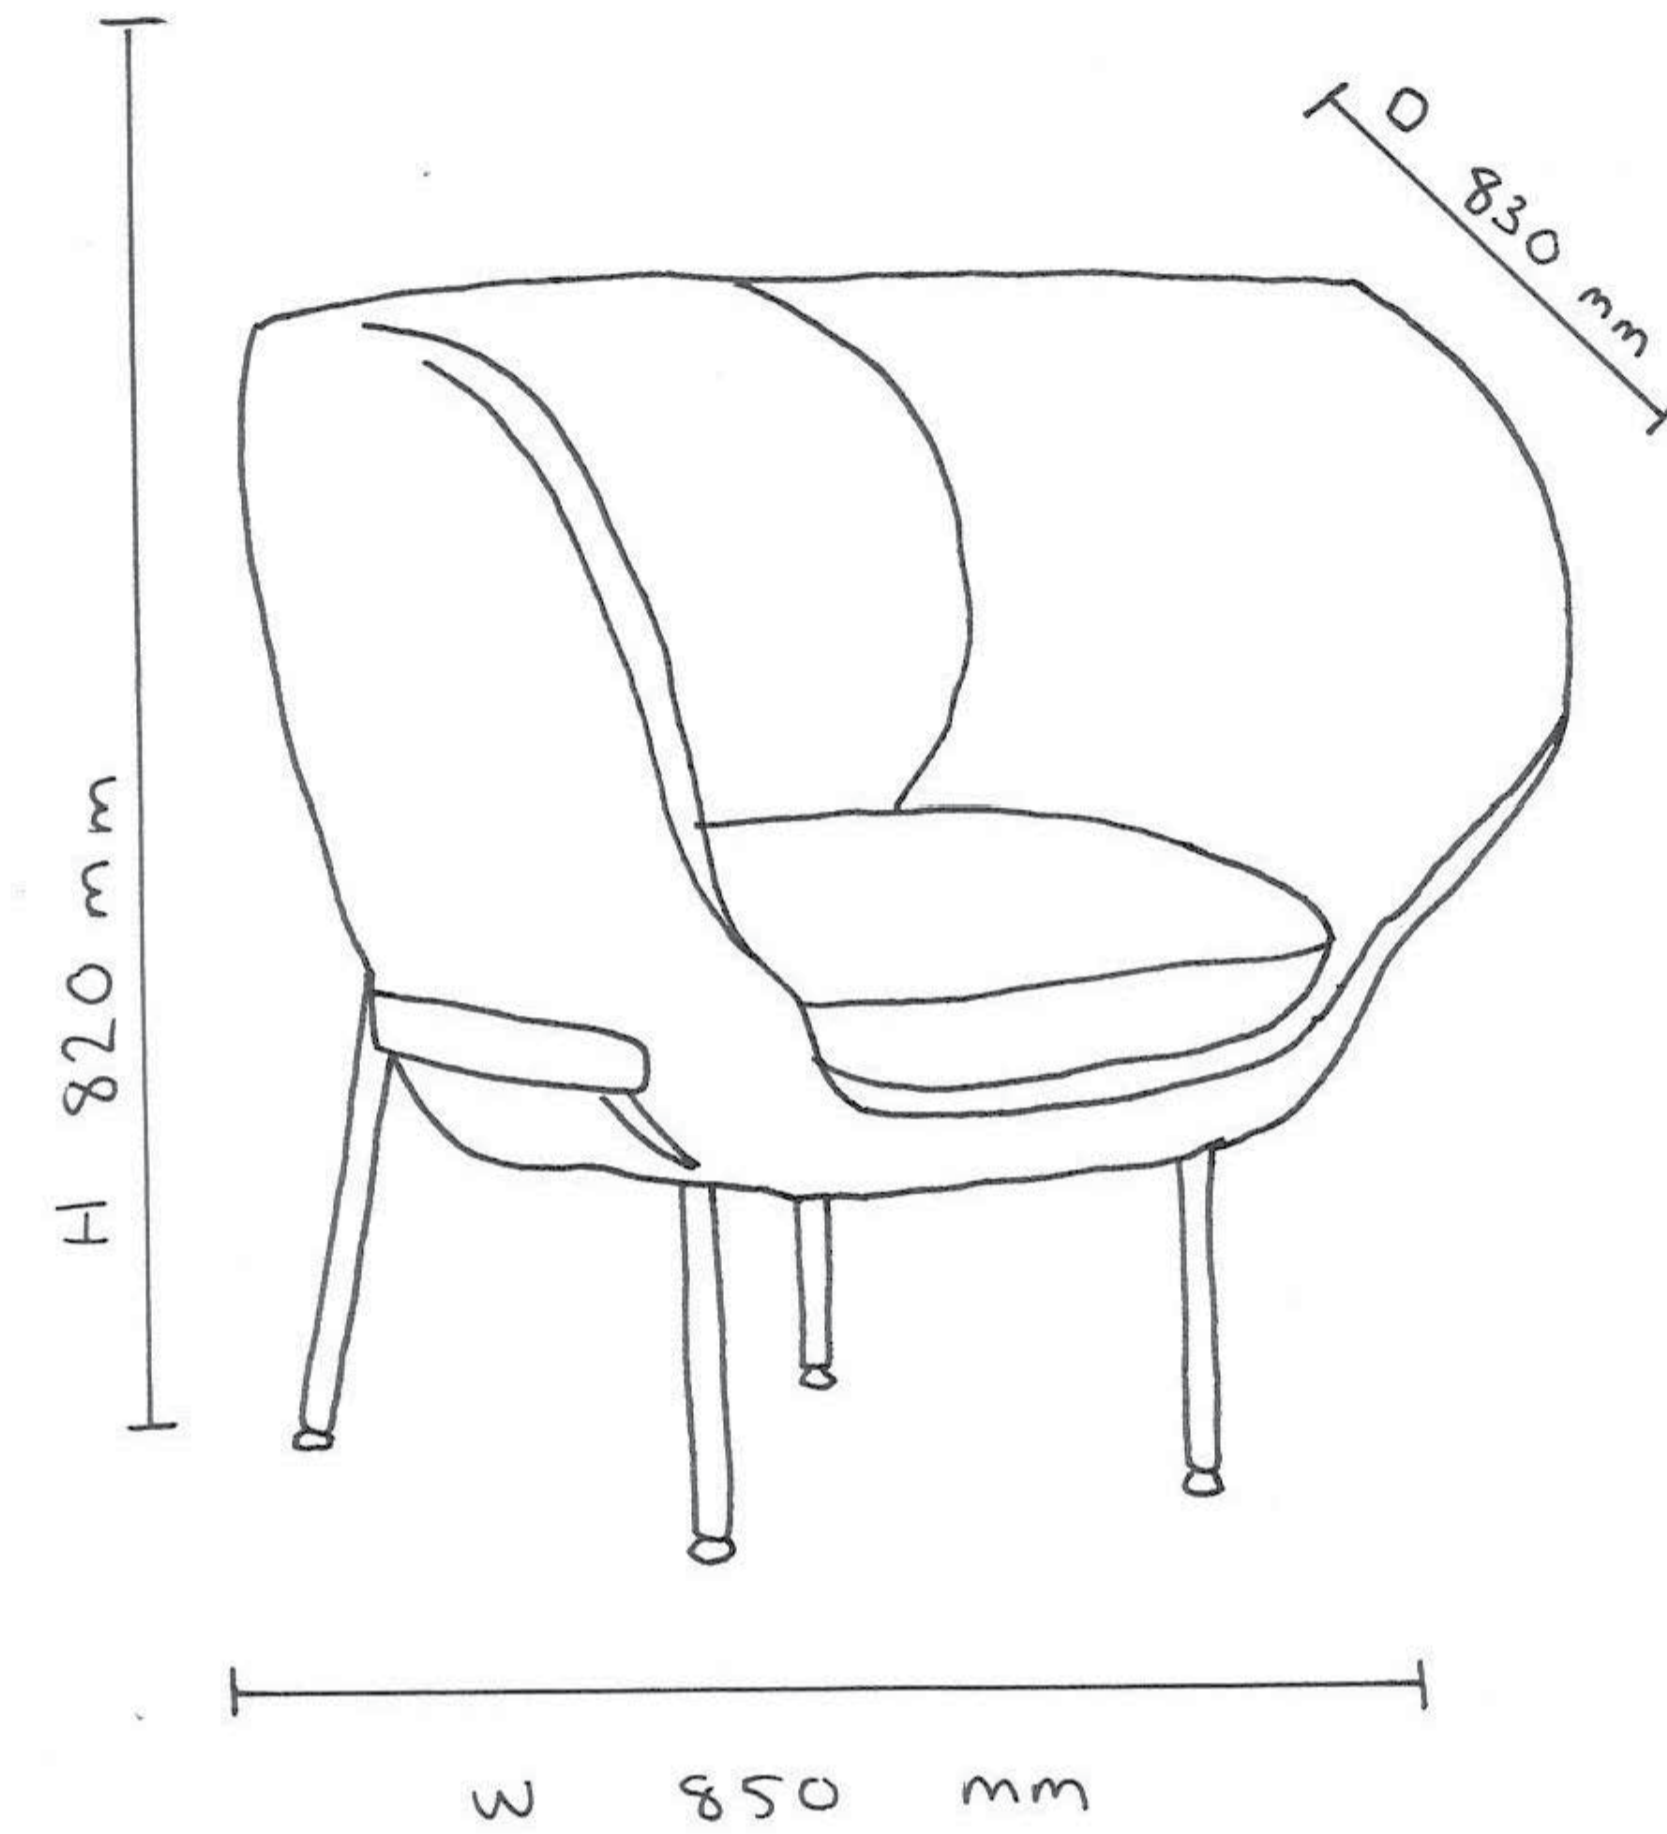

ARMADA LOW ARMCHAIR

Nipa Doshi & Jonathan Levien for Moroso

SUPPLIER	Moroso
PRODUCT	Armada Low Armchair
DESIGNER	Nipa Doshi & Jonathan Levien
DIMENSIONS	L850mm x W830mm x H820mm
FABRIC	Structure, Divina MD 343 Grey Cushion, Elastic 1A7916, Grey Base, Pant 5463 Ink Wool
QUANTITY	1
DESCRIPTION	New
PRODUCT CODE	AR1096-W
SERIAL NUMBER	83569

RRP inc GST $8,265

30% SAVING OF $2,465

NOW inc GST $5,800