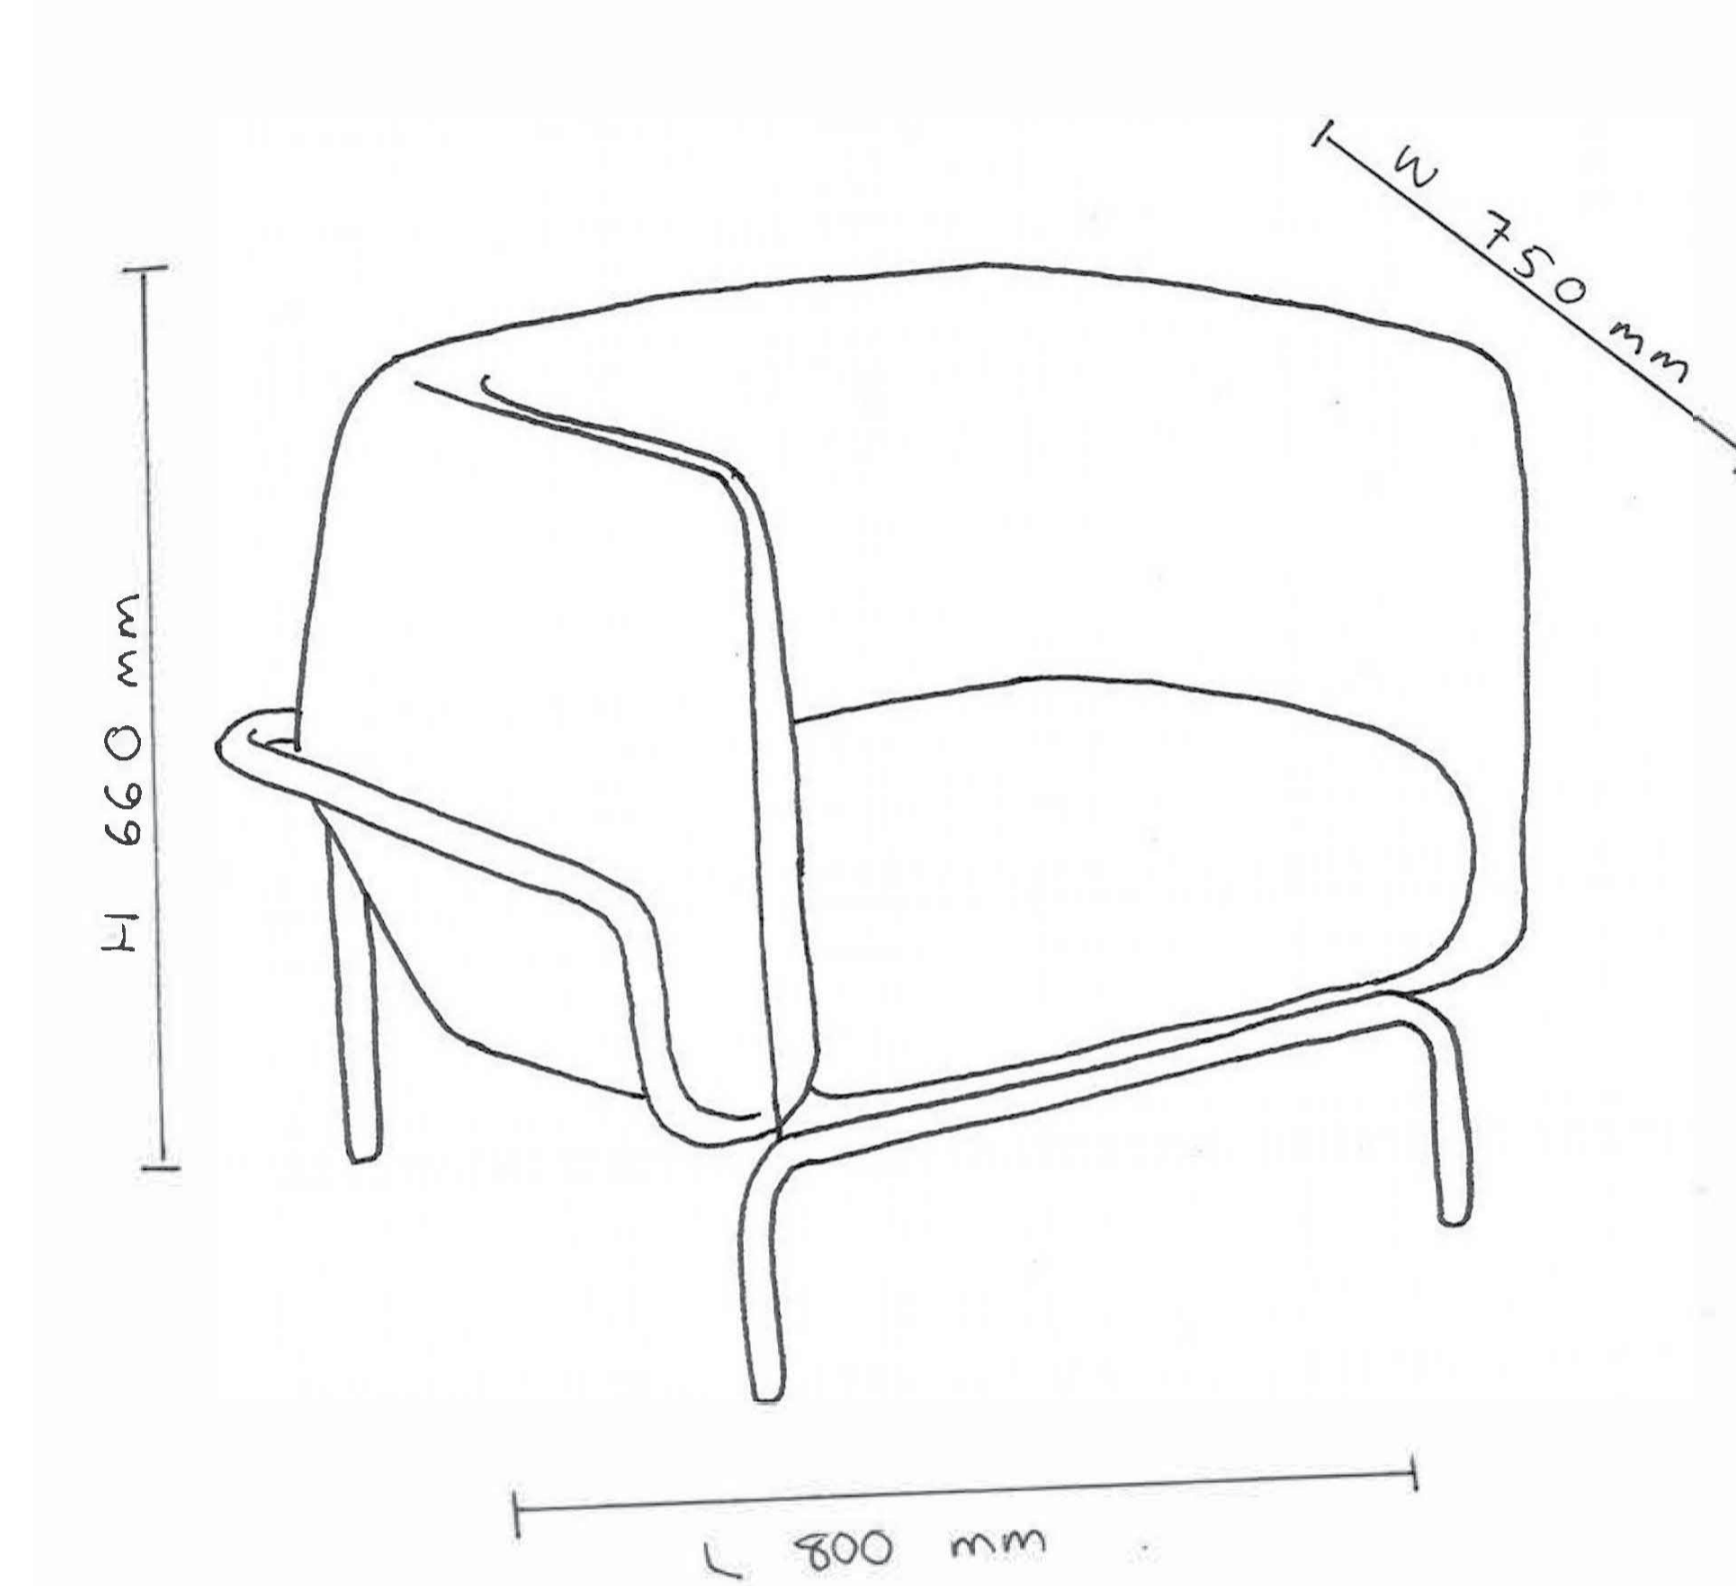

CHANDARGTH ARMCHAIR

Nipa Doshi & Jonathan Levien for Moroso

SUPPLIER	Moroso
PRODUCT	Chandargth Armchair
DESIGNER	Nipa Doshi & Jonathan Levien
DIMENSIONS	L800mm x W750mm x H660mm
FABRIC	Remix 2 973 Ink Base, Pant 5463 Ink Wool blend
QUANTITY	1
DESCRIPTION	New
PRODUCT CODE	CH1001-W
SERIAL NUMBER	86859

RRP inc GST $7,221

30% SAVING OF $2,371

NOW inc GST $4,850