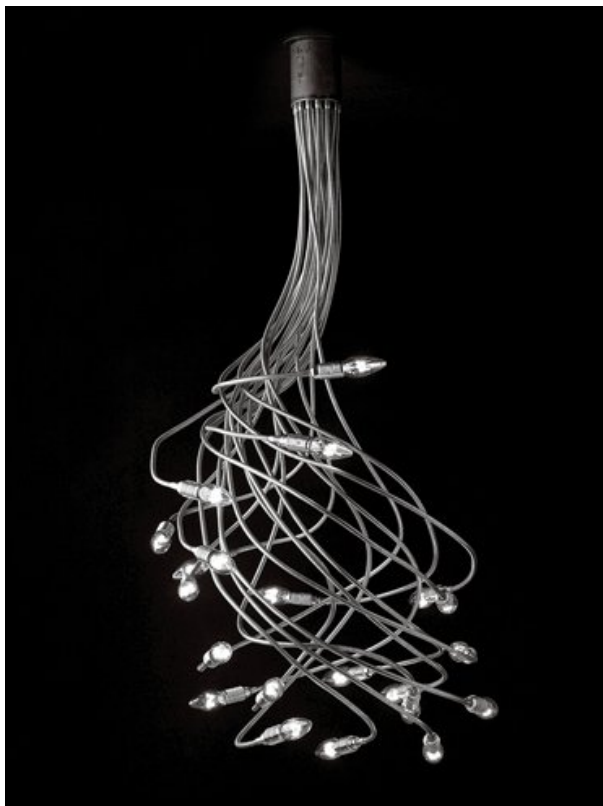

## TurciÃ¹ 21

pendant lamp

materials and colours

made with 21 branches mouldable in different shapes version  
aluminium, natural brass, nickel, matt satin nickel, nickel satin base.

light source

bulb: halogen 230V E14

[ max 21x28W - included 21x21W ]

energy class from A++ to E

[ included class D ]

LED: bulb available on request.

dimensions

base Ø 9x11 cm, H 90/160 variable,

5 flex Ø 0,85 cm length 100 cm,

16 flex Ø 0,85 cm length 150 cm,

weight 9 kg.

order code

TRS21O / brass

TRS21A / aluminium

TRS21C / nickel

TRS21S / satin

LC / LED bulb